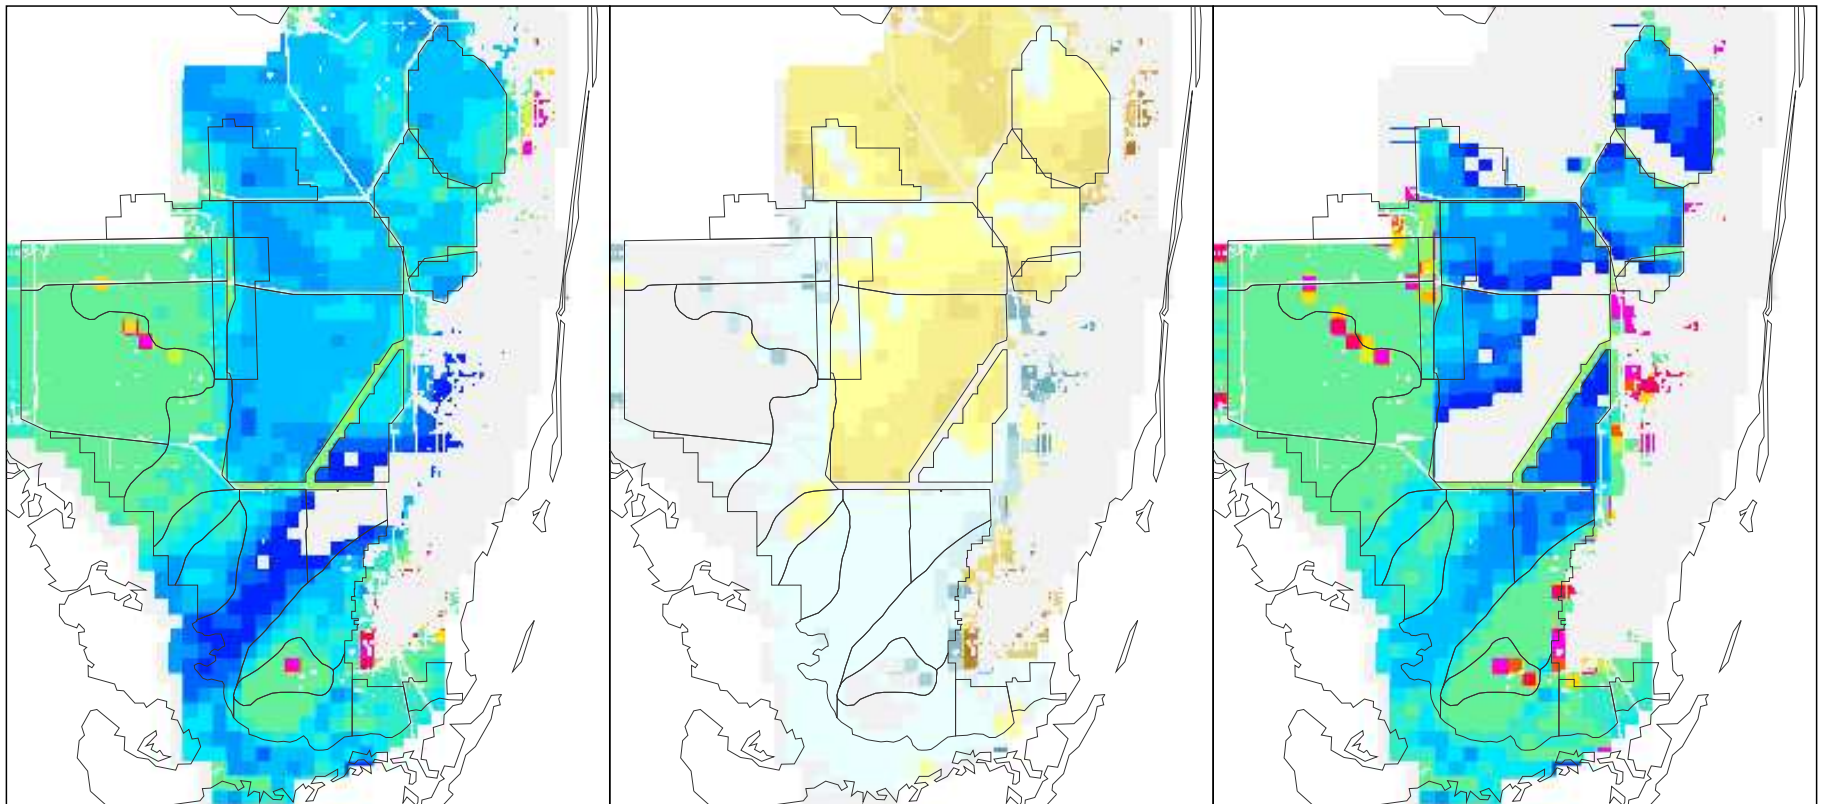

NSM Ver 4.6F

NSM Ver 4.6F – 2000B1 (2 mile)

2000B1 (2 mile)

Breeding Potential Index Value

Difference Legend

### White-tailed Deer Breeding Potential for the Year 1969