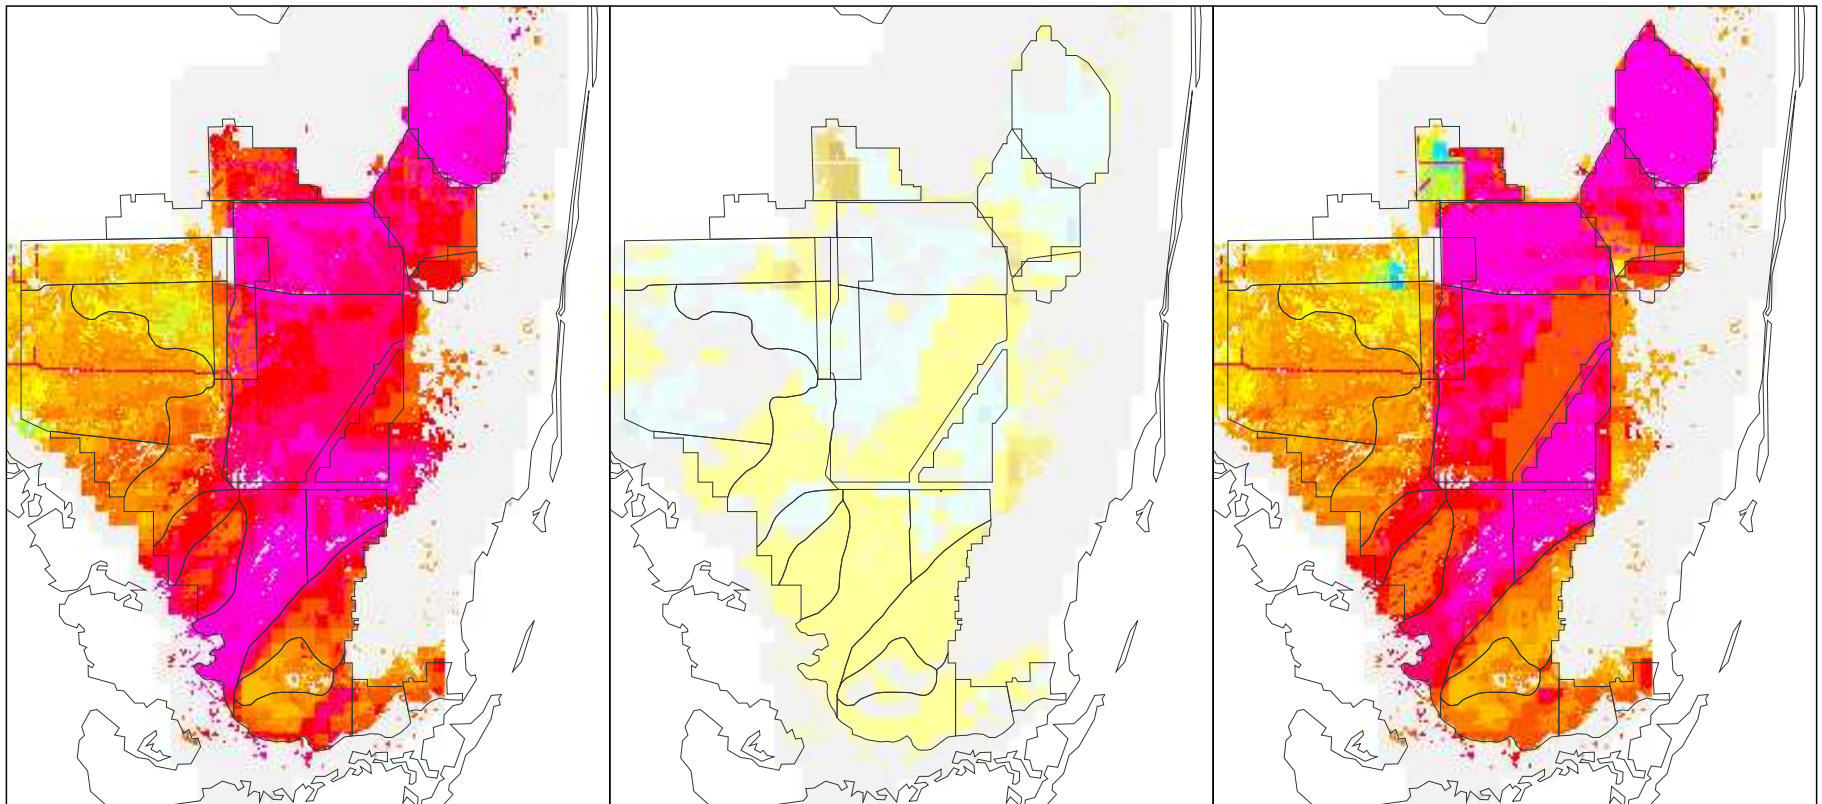

NSM Ver 4.6F

NSM Ver 4.6F – 2000B1 (2 mile)

2000B1 (2 mile)

Breeding Potential Index Value

Difference Legend

Alligator Breeding Potential for the Year 1969