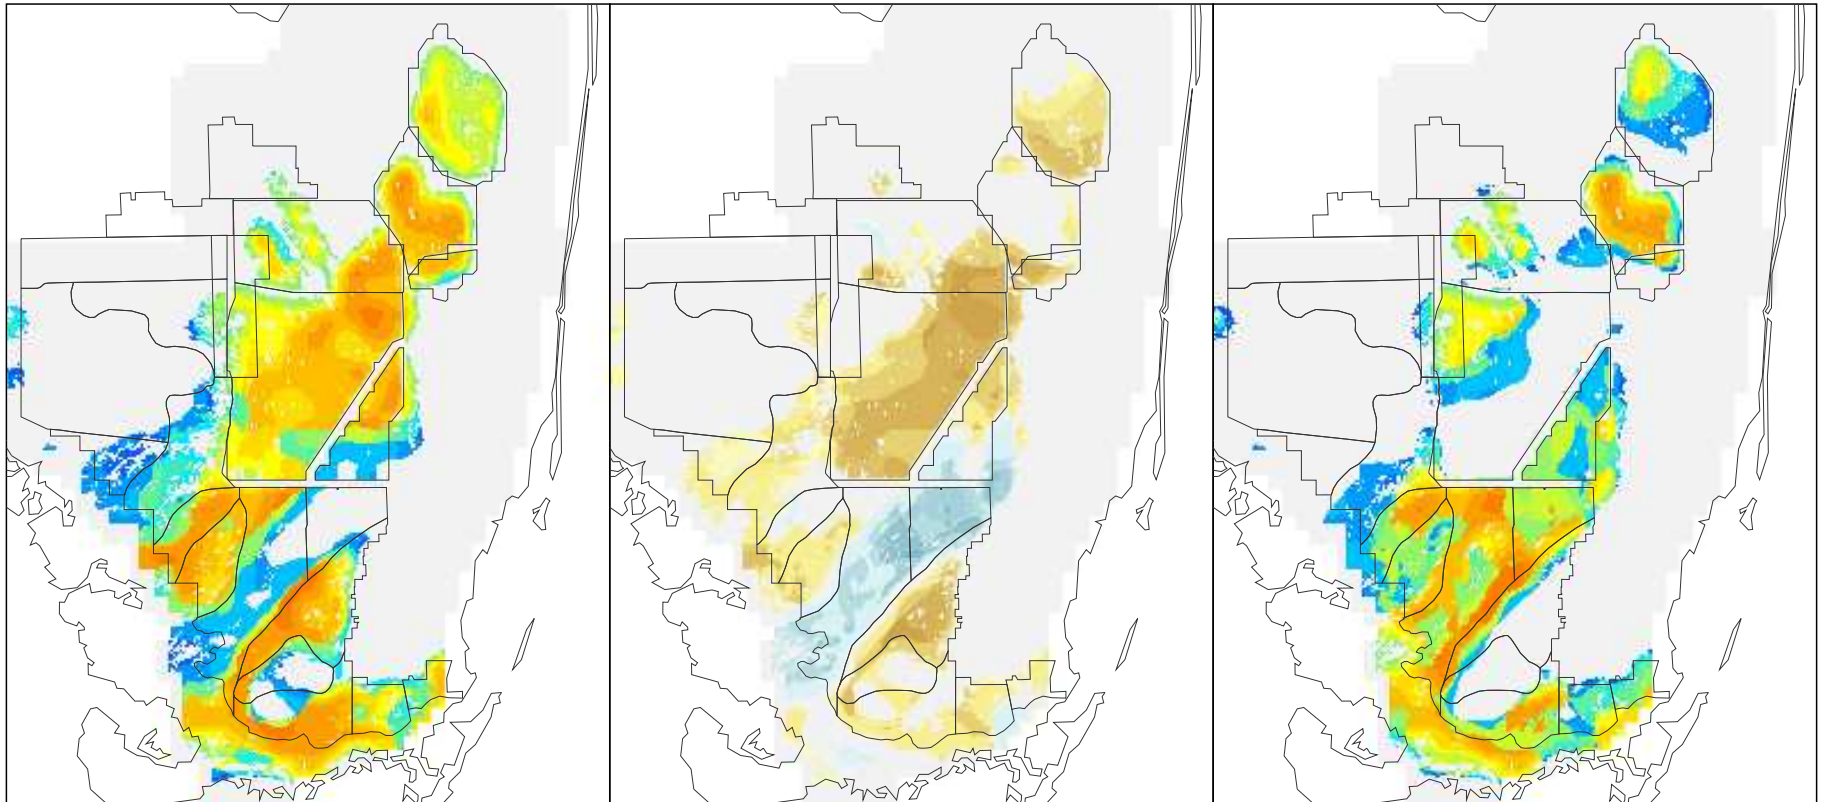

NSM Ver 4.6F

NSM Ver 4.6F – 2000B1 (2 mile)

2000B1 (2 mile)

Foraging Condition Index Value

Difference Legend

Long Legged Wading Bird Foraging Condition for the Year 1969