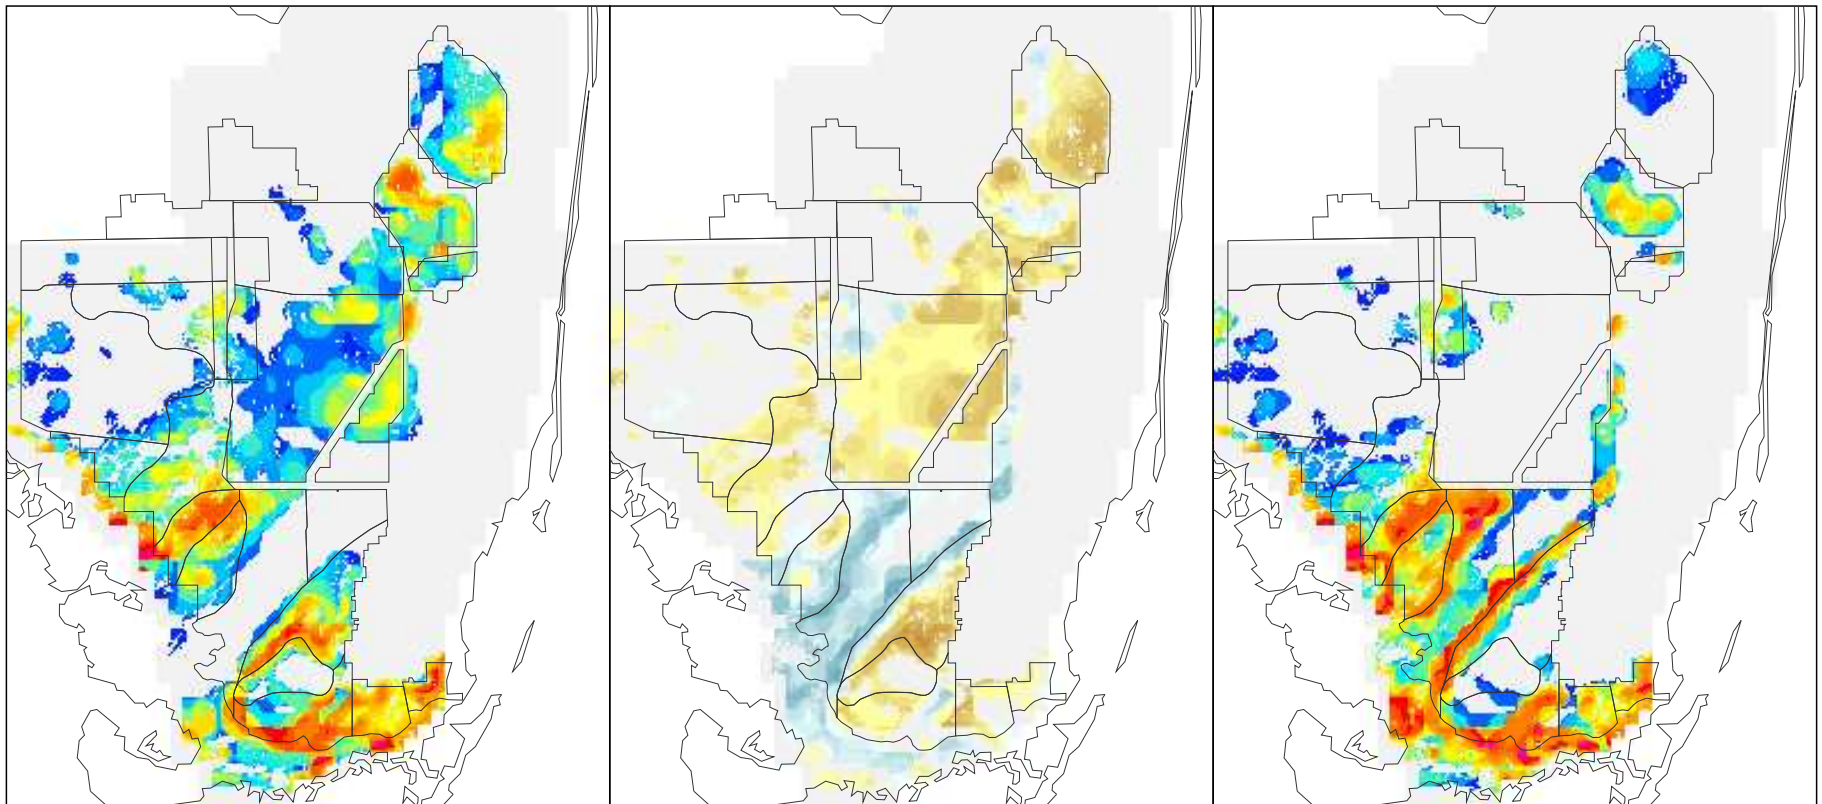

NSM Ver 4.6F

NSM Ver 4.6F – 2000B1 (2 mile)

2000B1 (2 mile)

Foraging Condition Index Value

Difference Legend

Short Legged Wading Bird Foraging Condition for the Year 1969