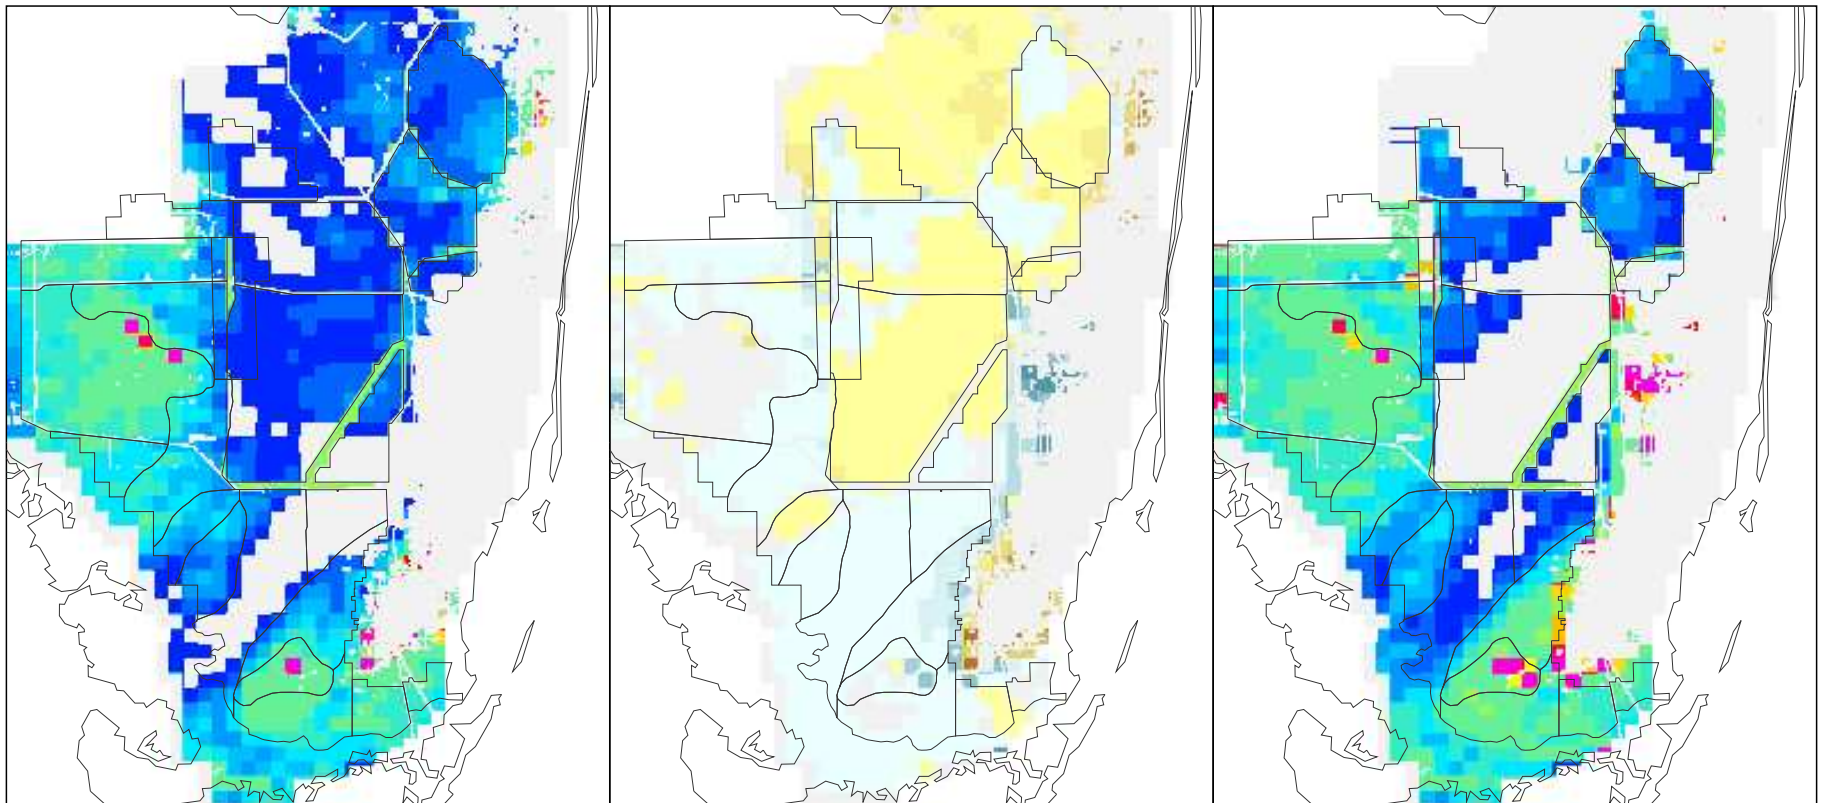

NSM Ver 4.6F

NSM Ver 4.6F – 2000B1 (2 mile)

2000B1 (2 mile)

Breeding Potential Index Value

Difference Legend

White-tailed Deer Breeding Potential for the Year 1970