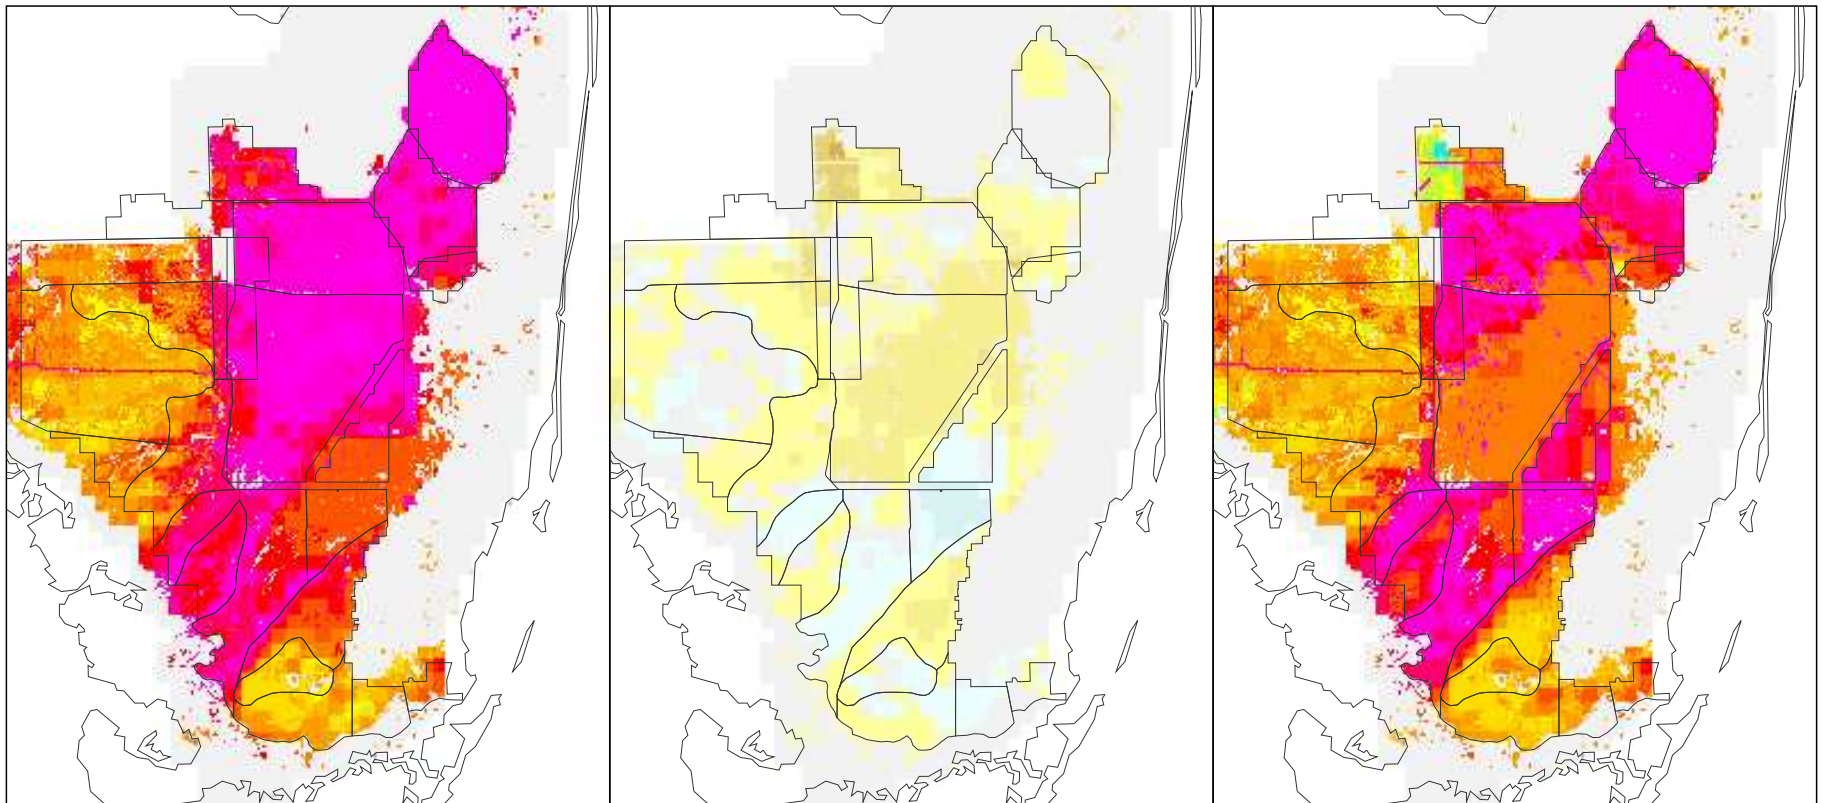

NSM Ver 4.6F

NSM Ver 4.6F – 2000B1 (2 mile)

2000B1 (2 mile)

Breeding Potential Index Value

Difference Legend

Alligator Breeding Potential for the Year 1970