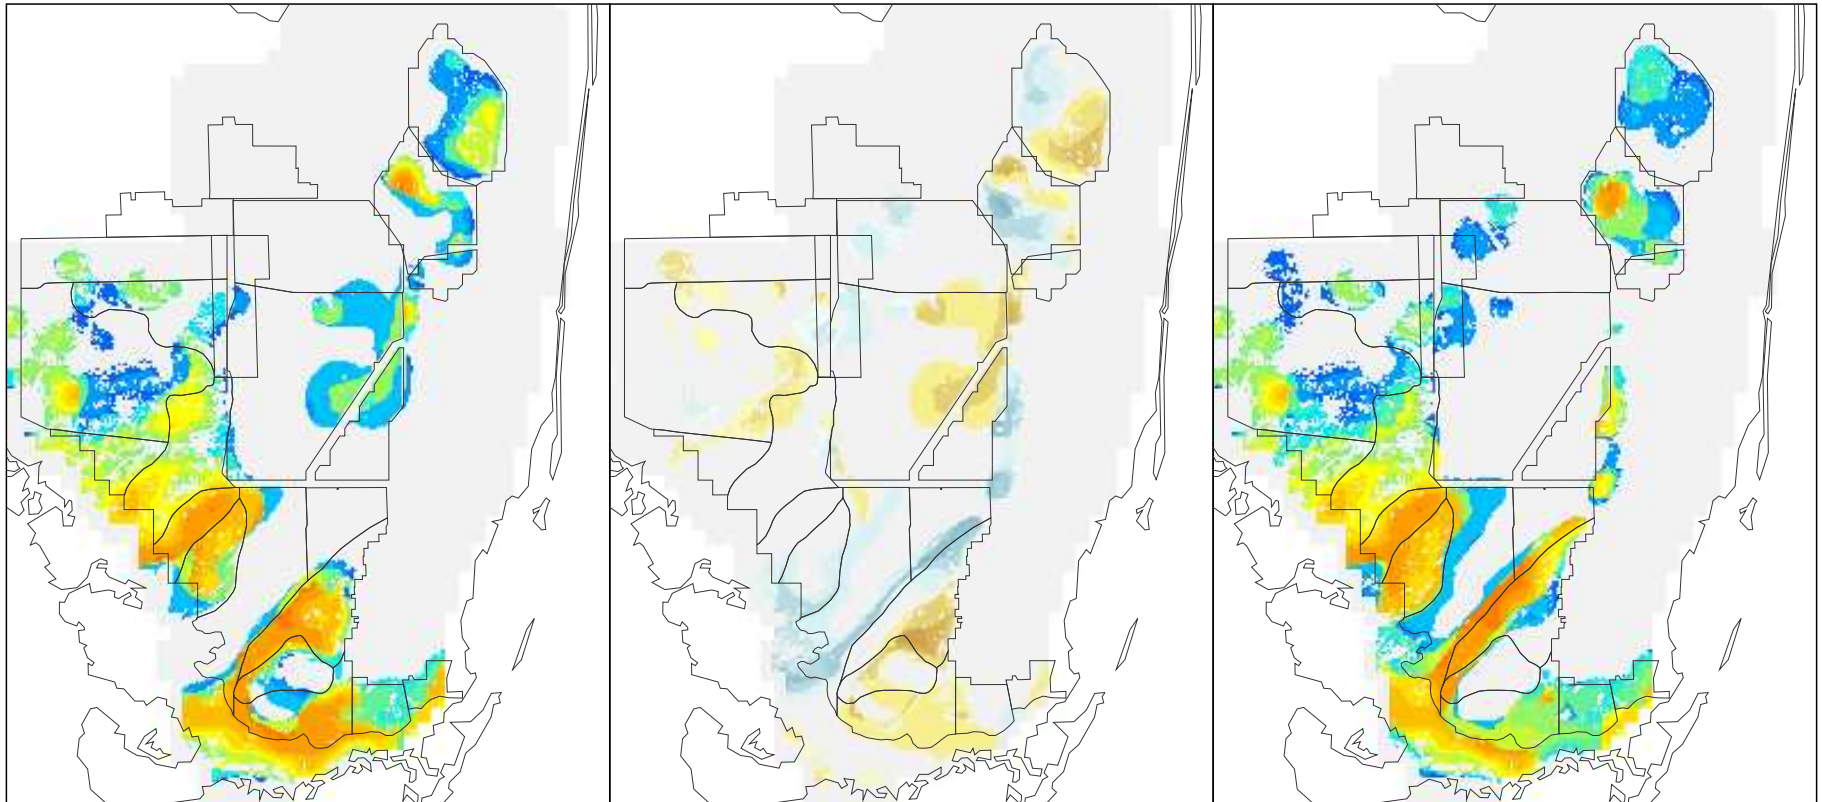

NSM Ver 4.6F

NSM Ver 4.6F – 2000B1 (2 mile)

2000B1 (2 mile)

Foraging Condition Index Value

Difference Legend

Long Legged Wading Bird Foraging Condition for the Year 1970