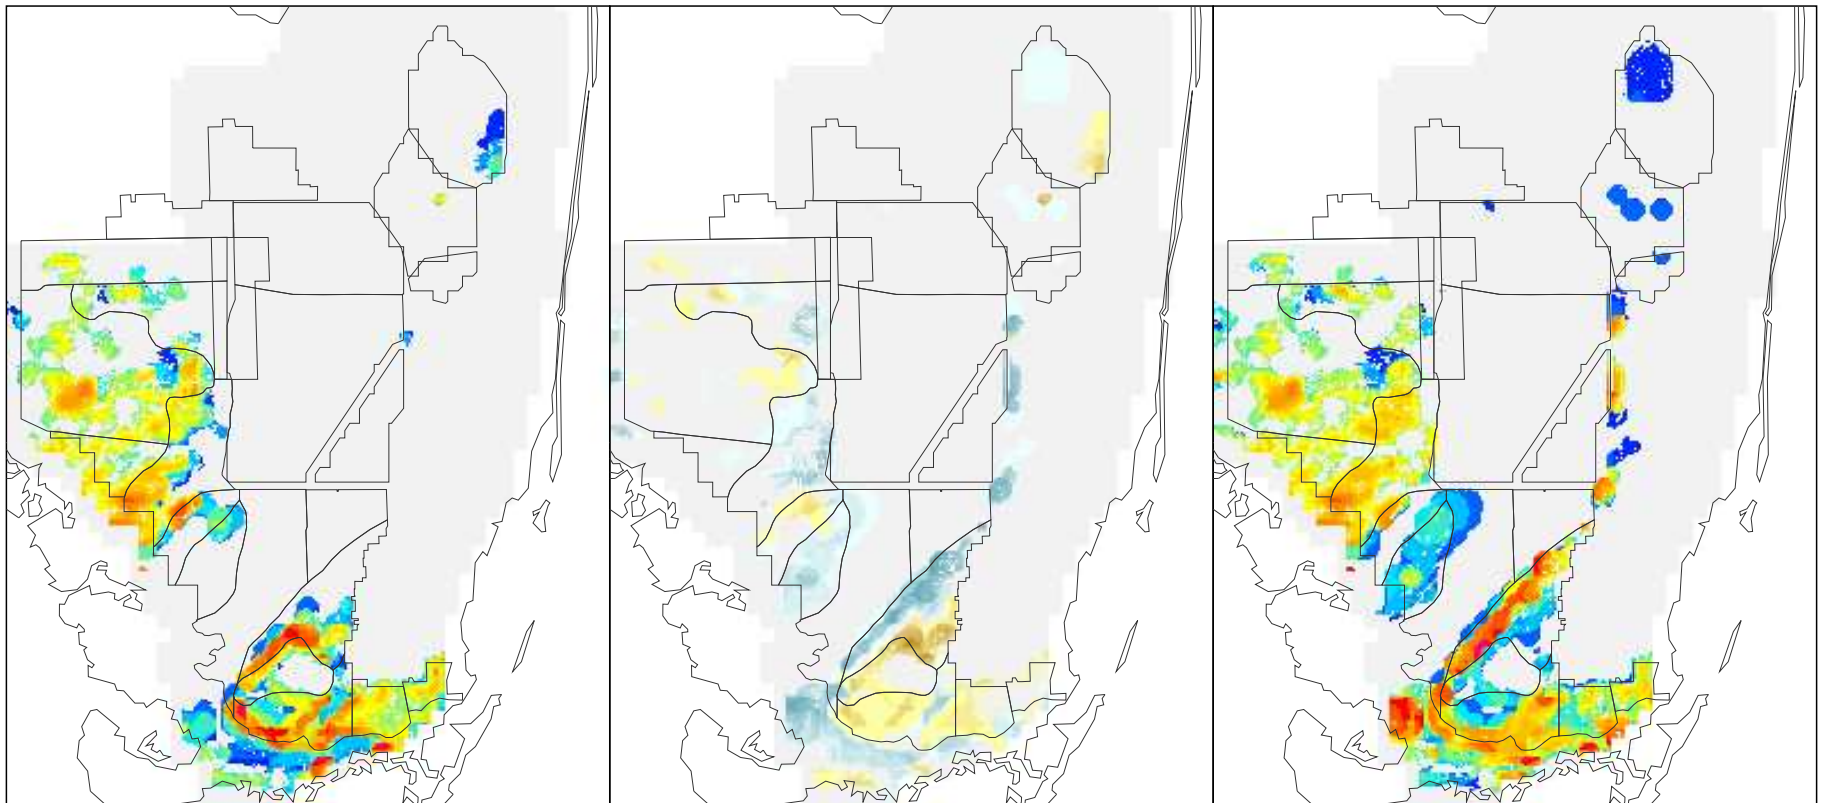

NSM Ver 4.6F

NSM Ver 4.6F – 2000B1 (2 mile)

2000B1 (2 mile)

Foraging Condition Index Value

Difference Legend

Short Legged Wading Bird Foraging Condition for the Year 1970