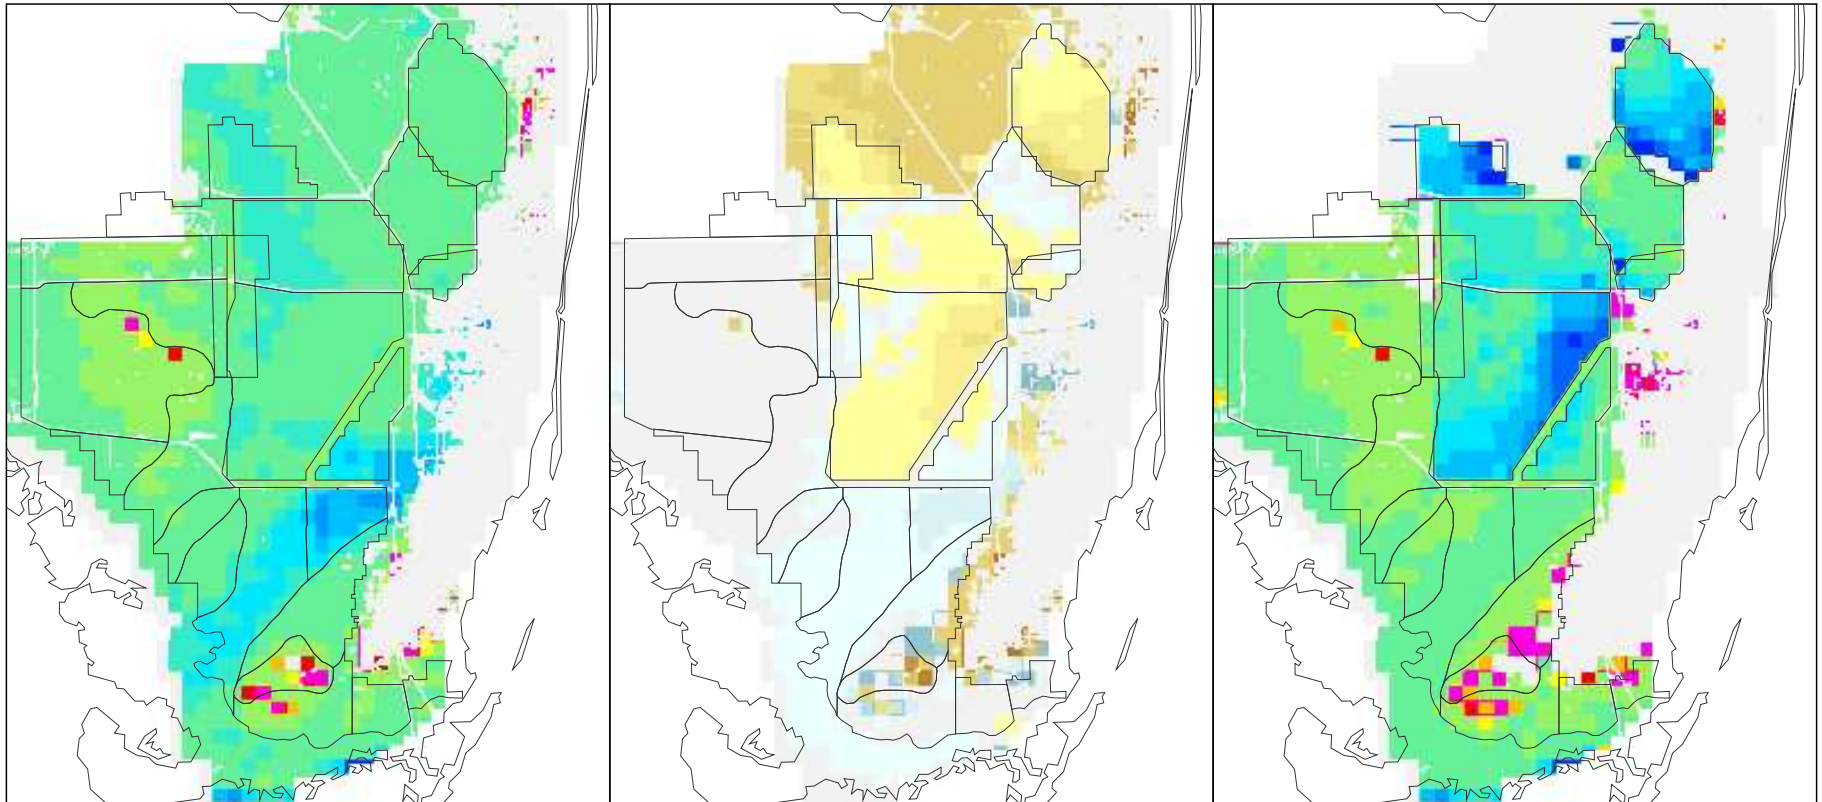

NSM Ver 4.6F

NSM Ver 4.6F – 2000B1 (2 mile)

2000B1 (2 mile)

Breeding Potential Index Value

Difference Legend

## White-tailed Deer Breeding Potential for the Year 1971