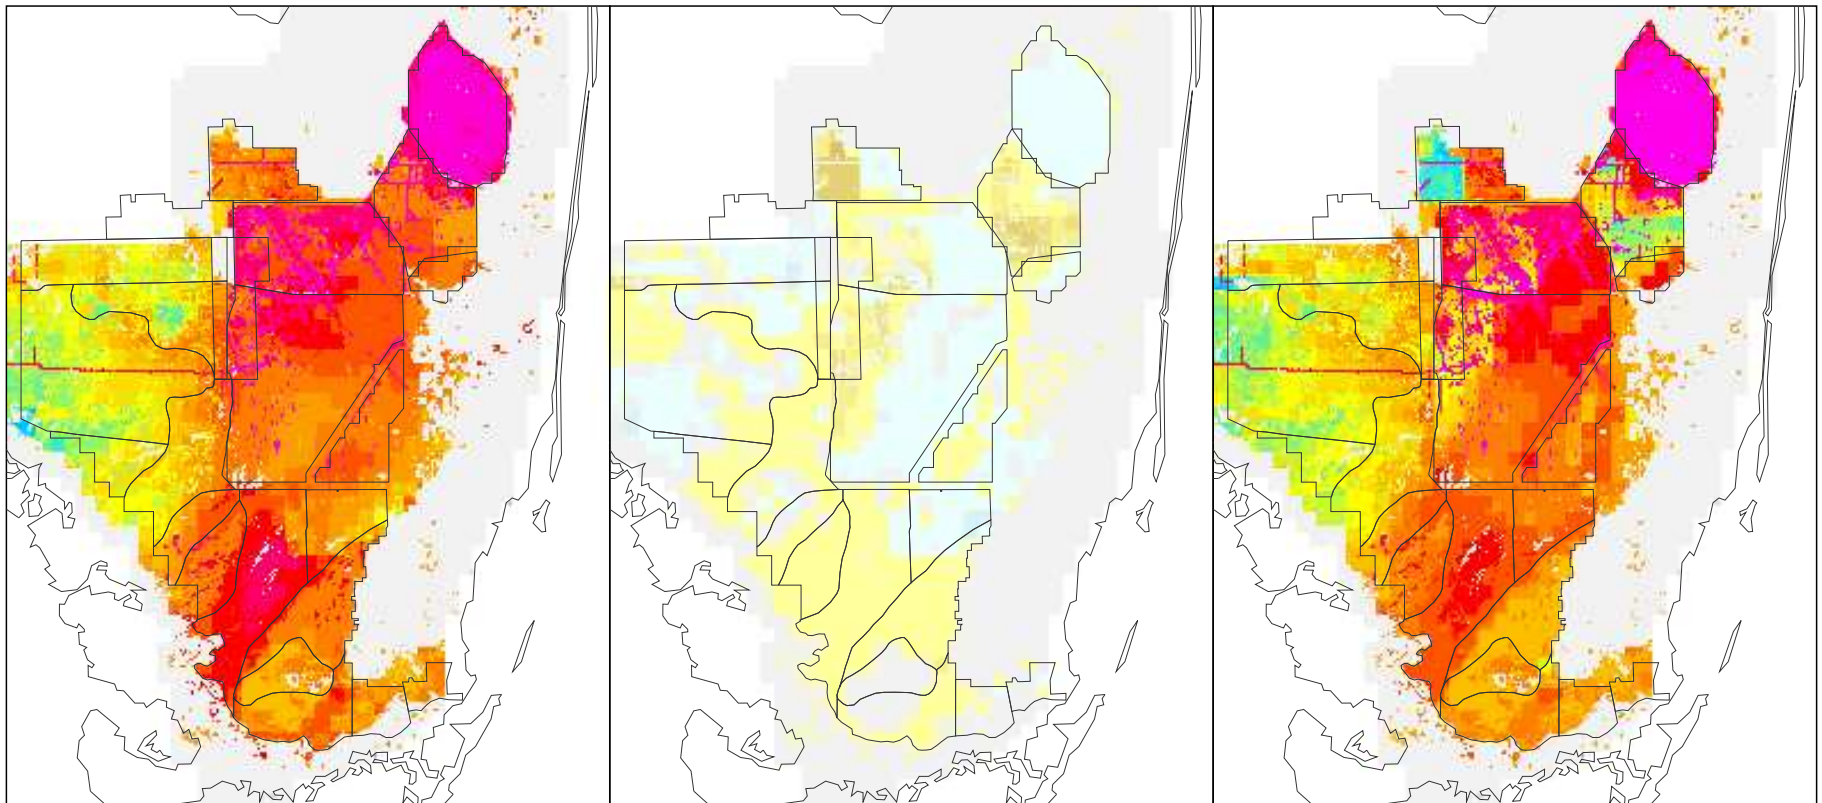

NSM Ver 4.6F

NSM Ver 4.6F – 2000B1 (2 mile)

2000B1 (2 mile)

Breeding Potential Index Value

Difference Legend

## Alligator Breeding Potential for the Year 1971