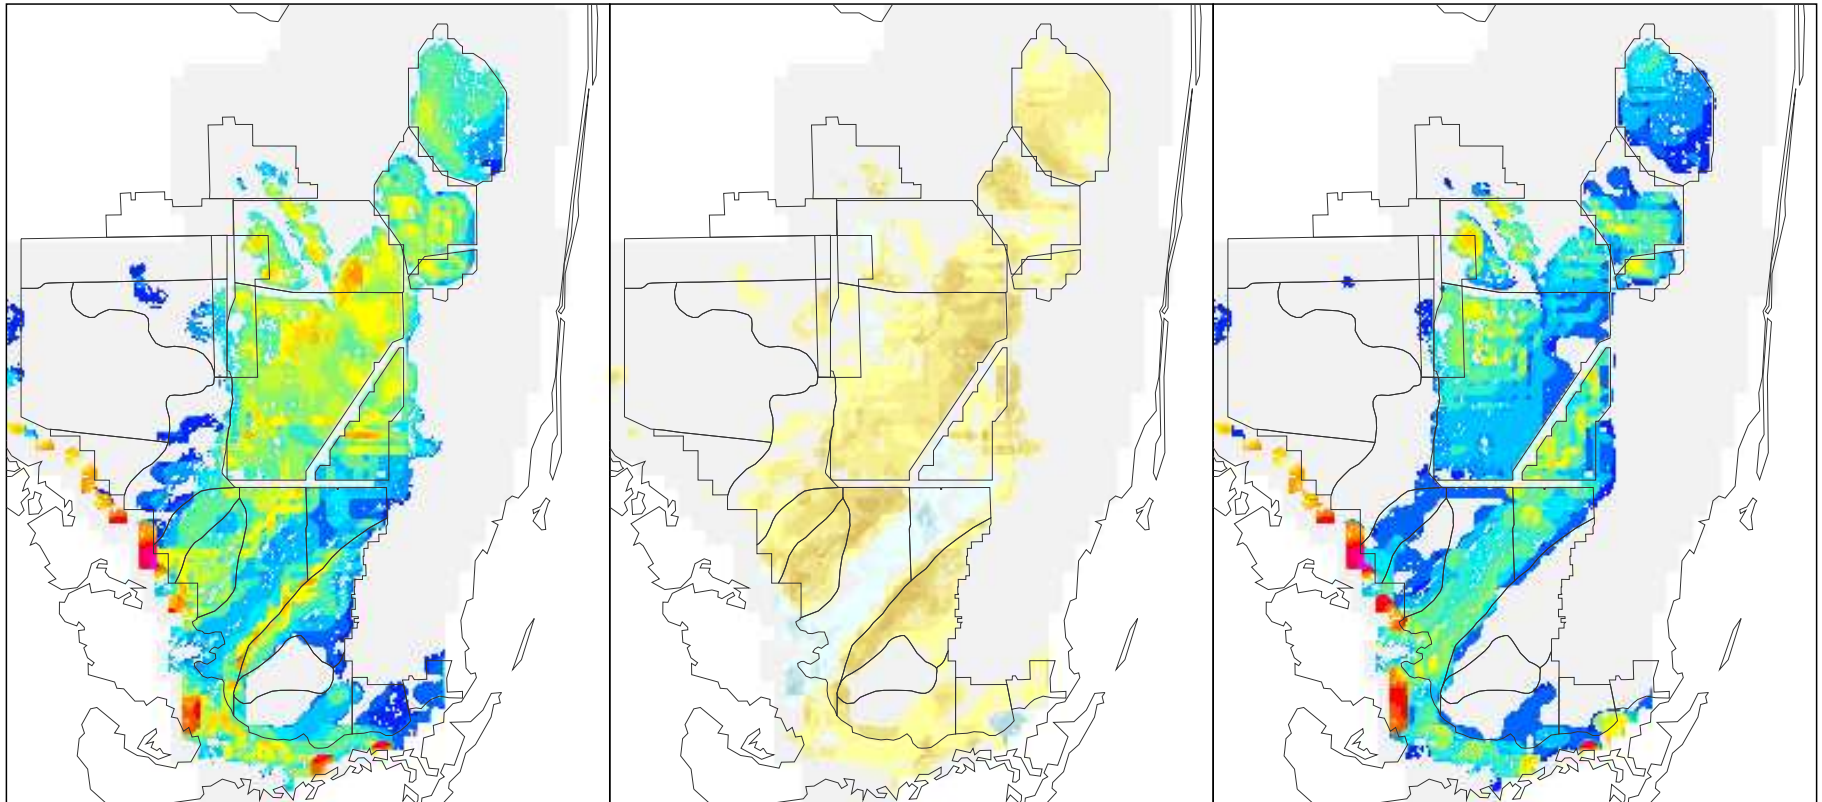

NSM Ver 4.6F

NSM Ver 4.6F – 2000B1 (2 mile)

2000B1 (2 mile)

Foraging Condition Index Value

Difference Legend

Short Legged Wading Bird Foraging Condition for the Year 1971