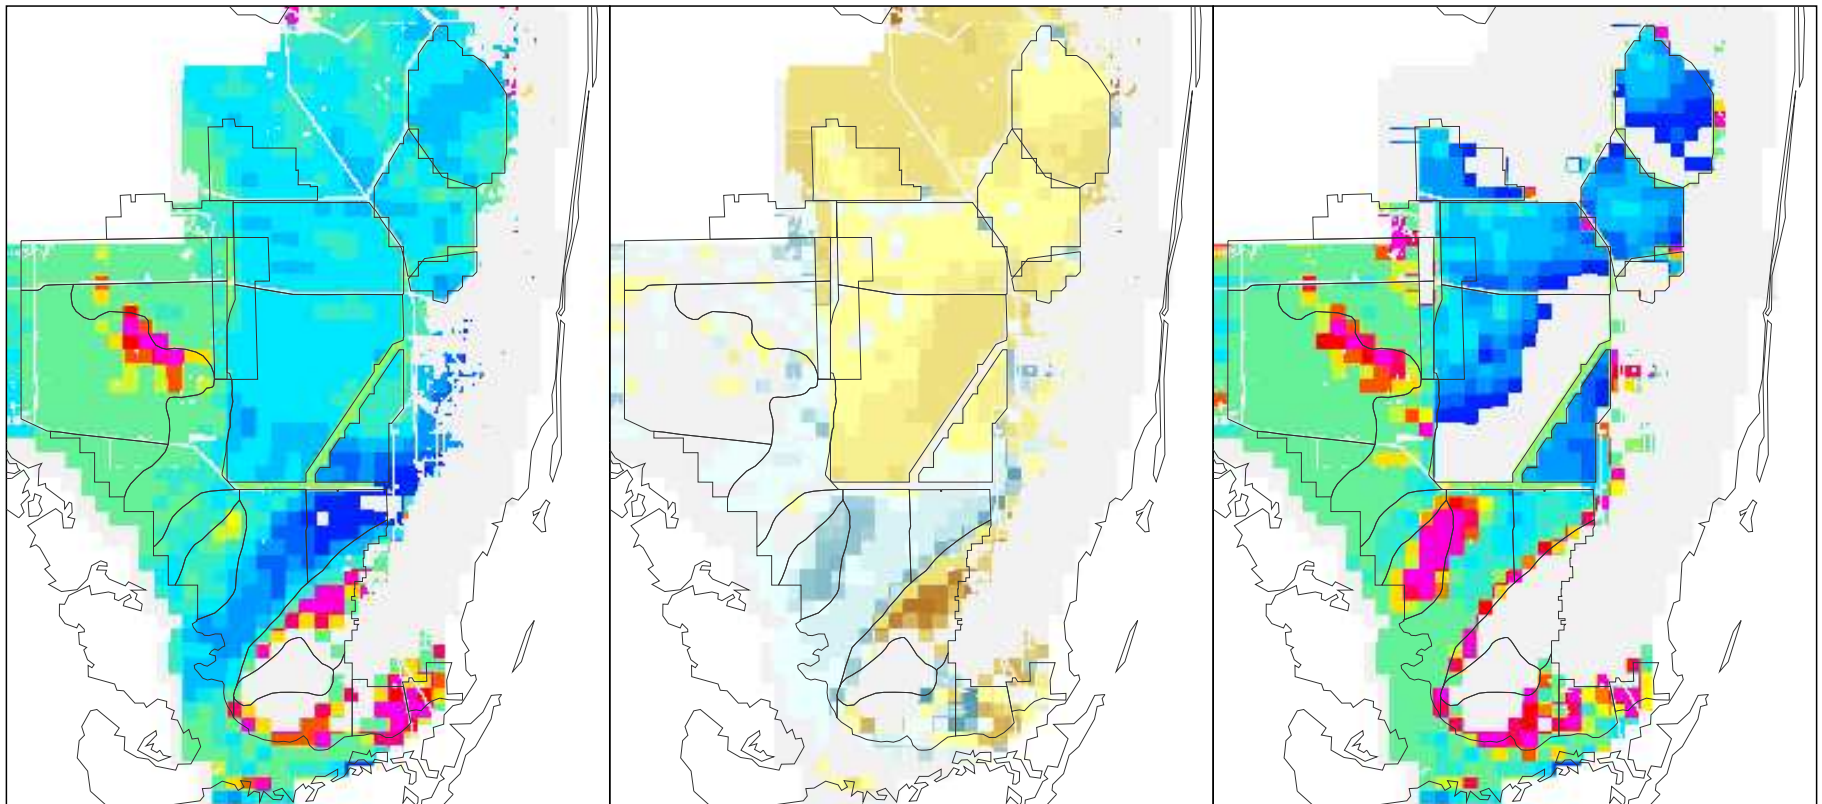

NSM Ver 4.6F

NSM Ver 4.6F – 2000B1 (2 mile)

2000B1 (2 mile)

Breeding Potential Index Value

Difference Legend

White-tailed Deer Breeding Potential for the Year 1972