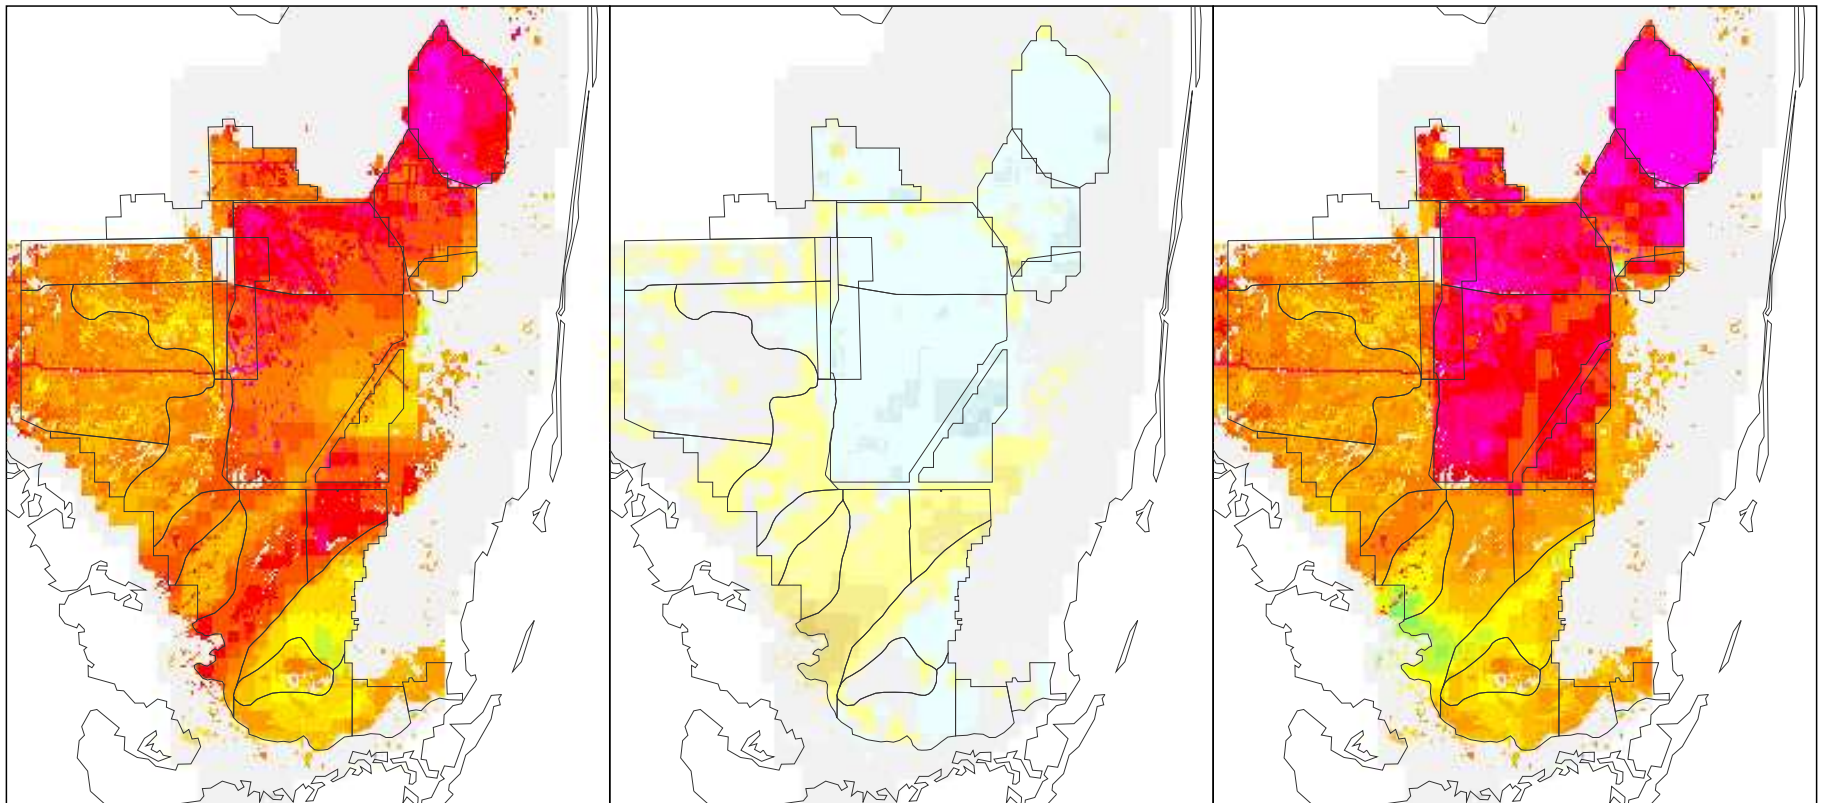

NSM Ver 4.6F

NSM Ver 4.6F – 2000B1 (2 mile)

2000B1 (2 mile)

Breeding Potential Index Value

Difference Legend

## Alligator Breeding Potential for the Year 1972