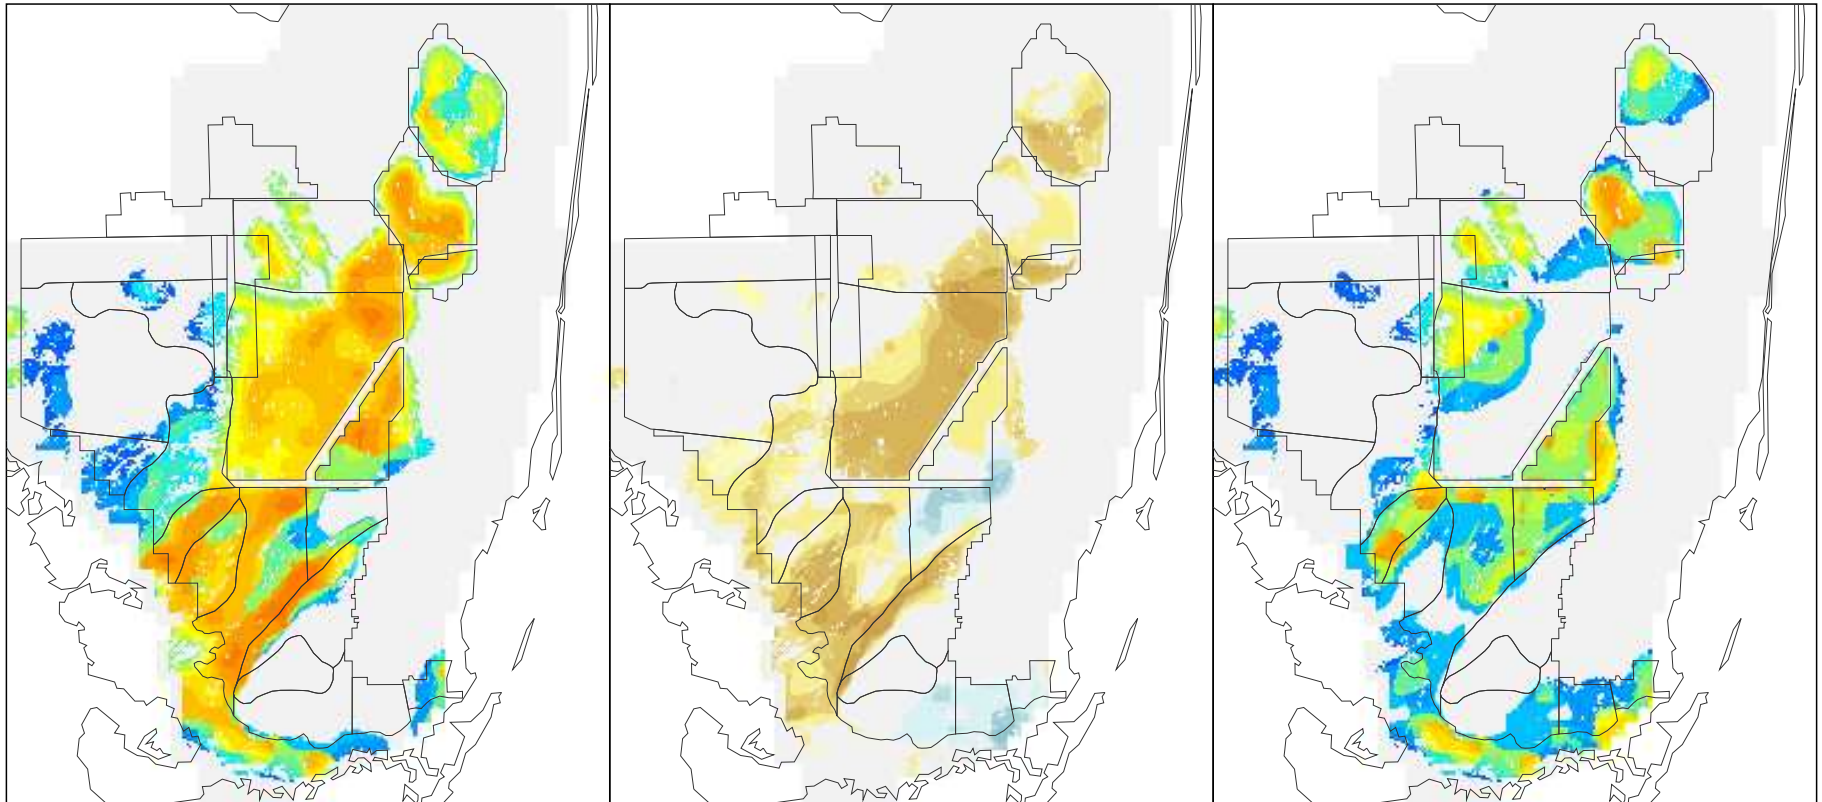

NSM Ver 4.6F

NSM Ver 4.6F – 2000B1 (2 mile)

2000B1 (2 mile)

Foraging Condition Index Value

Difference Legend

Long Legged Wading Bird Foraging Condition for the Year 1972