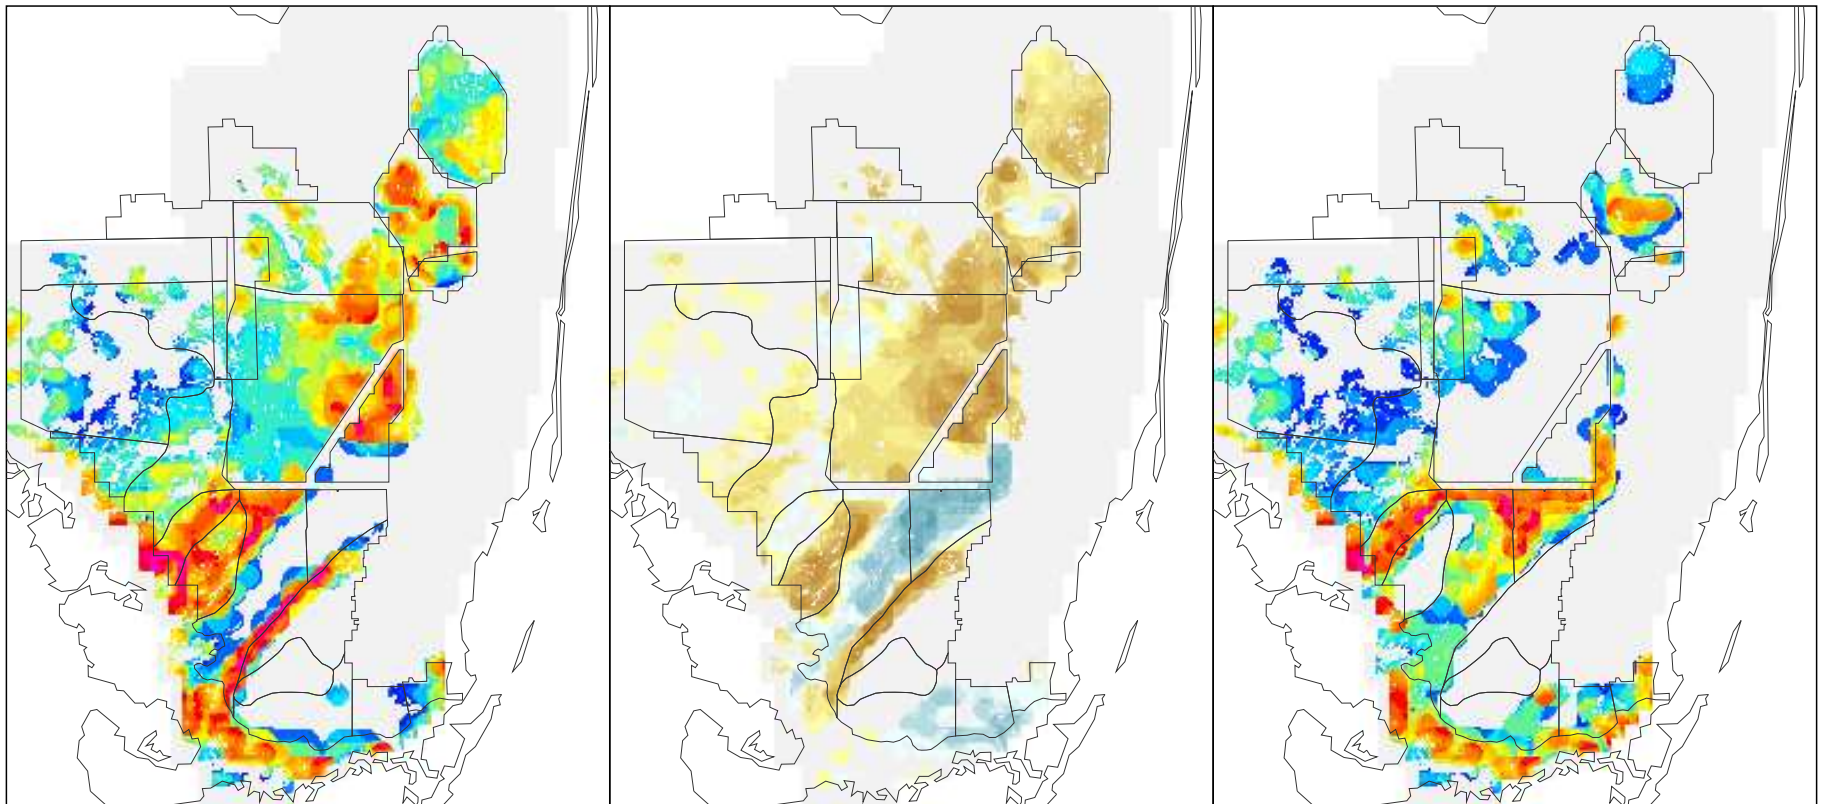

NSM Ver 4.6F

NSM Ver 4.6F – 2000B1 (2 mile)

2000B1 (2 mile)

Foraging Condition Index Value

Difference Legend

## Short Legged Wading Bird Foraging Condition for the Year 1972