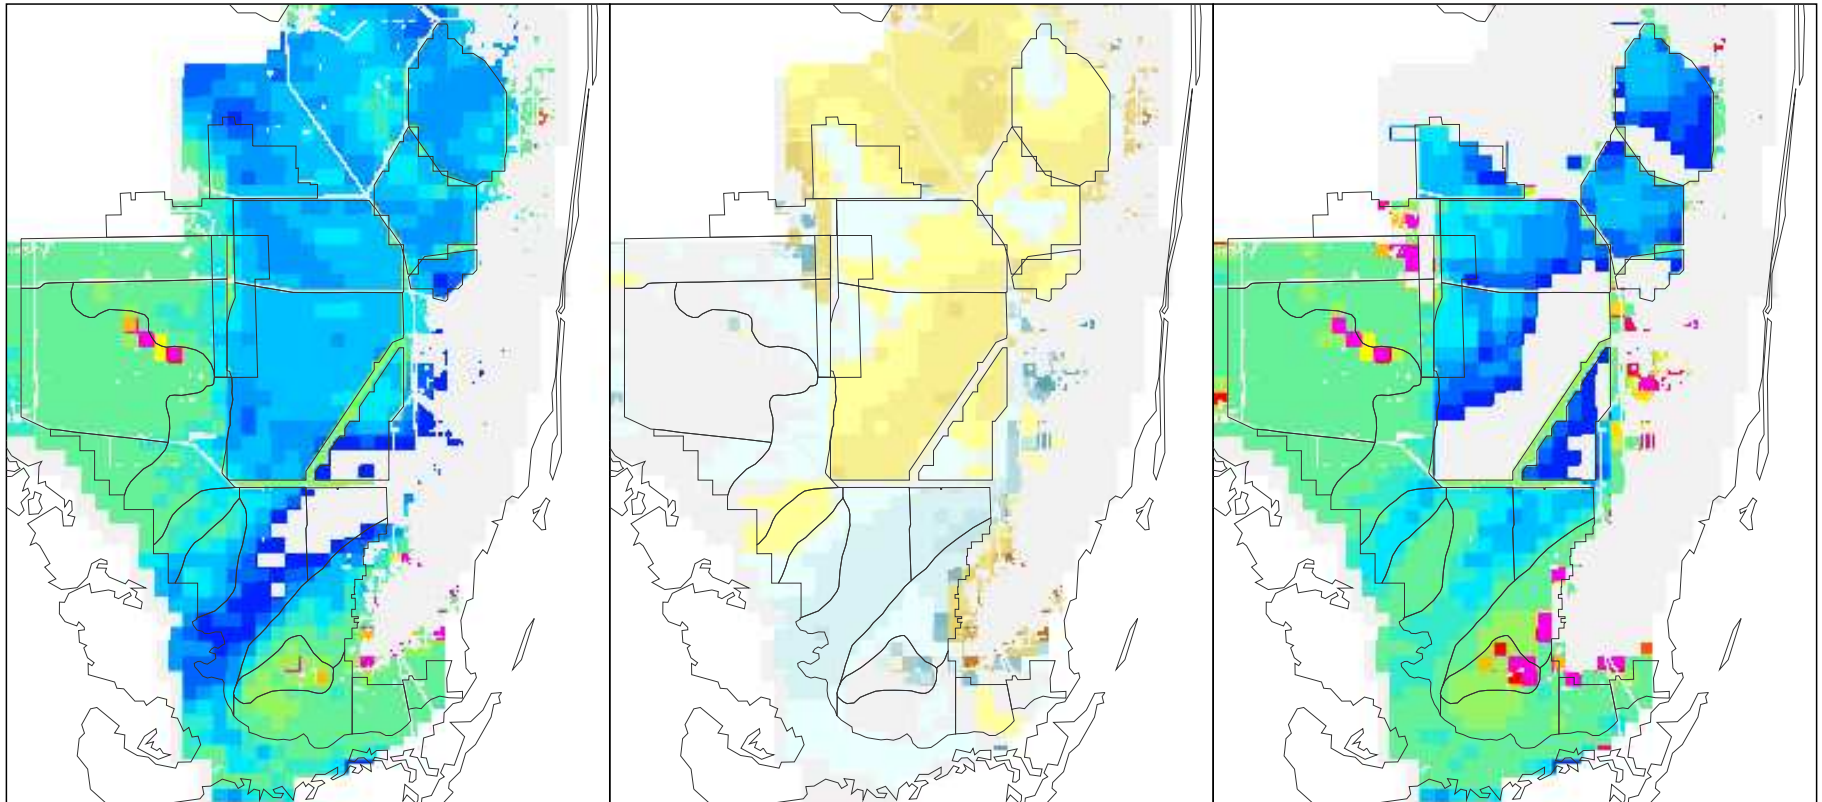

NSM Ver 4.6F

NSM Ver 4.6F – 2000B1 (2 mile)

2000B1 (2 mile)

Breeding Potential Index Value

Difference Legend

White-tailed Deer Breeding Potential for the Year 1984