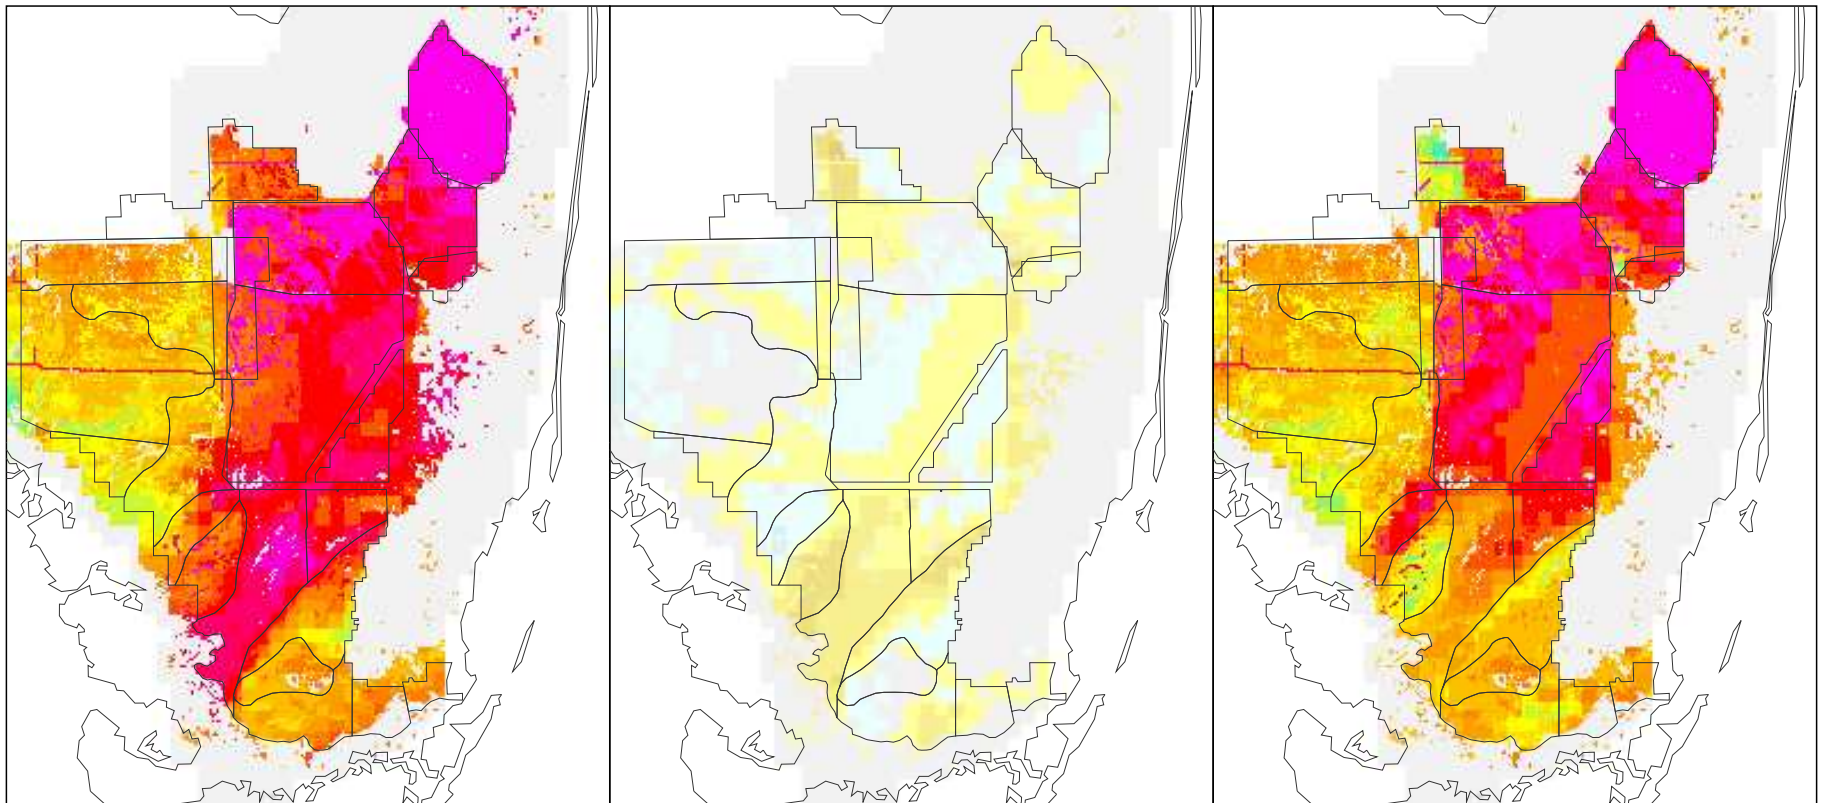

NSM Ver 4.6F

NSM Ver 4.6F - 2000B1 (2 mile)

2000B1 (2 mile)

Breeding Potential Index Value

Difference Legend

### Alligator Breeding Potential for the Year 1984