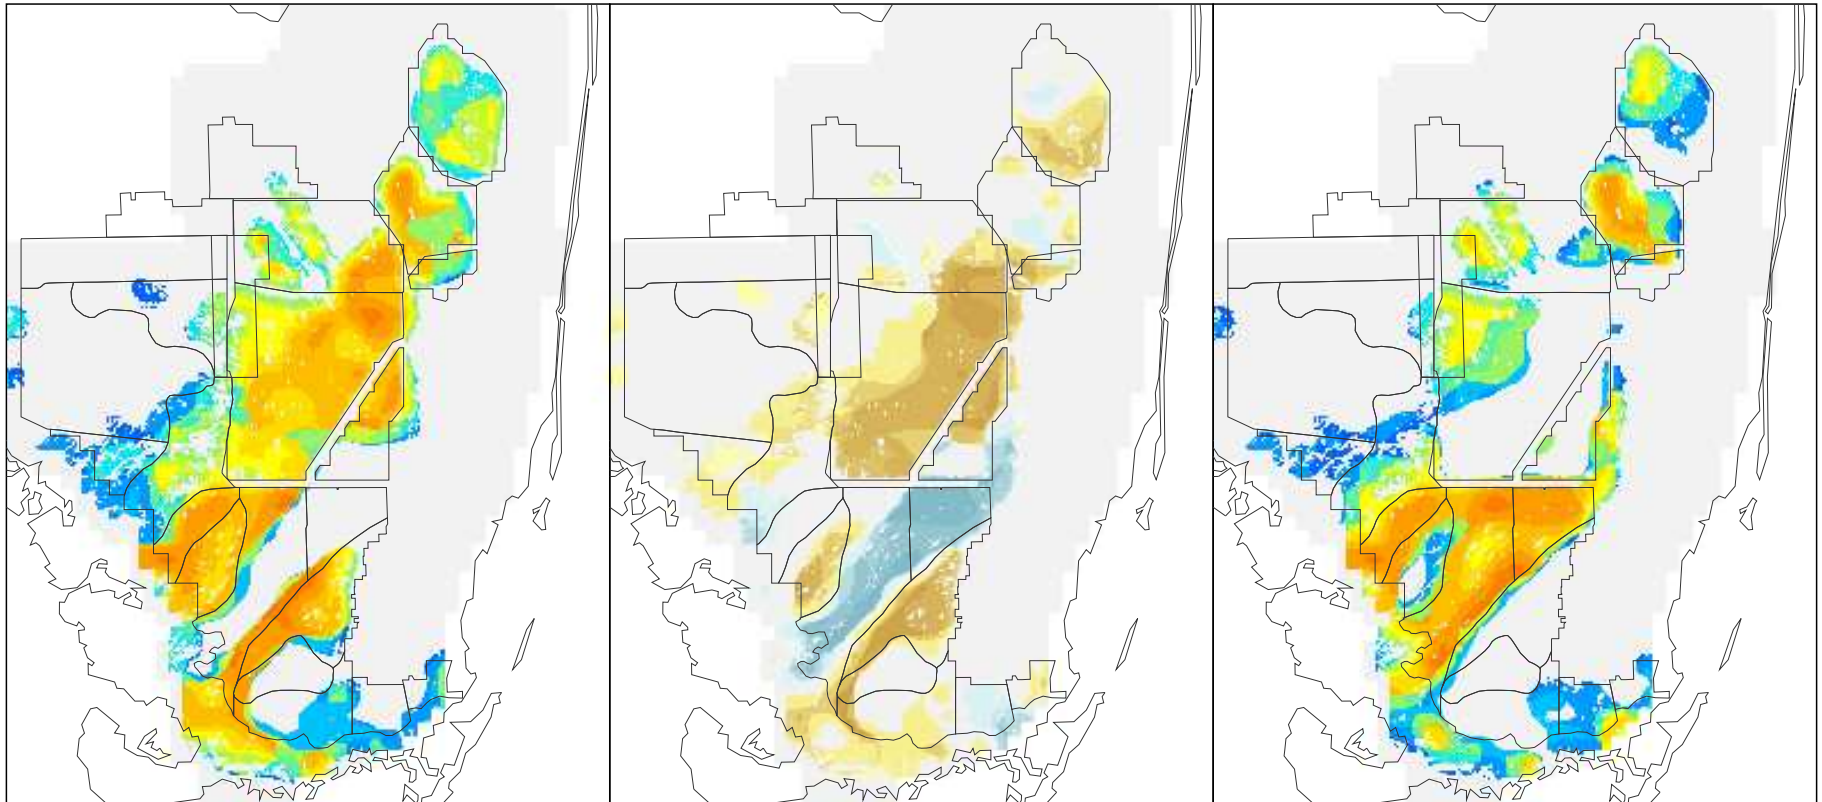

NSM Ver 4.6F

NSM Ver 4.6F - 2000B1 (2 mile)

2000B1 (2 mile)

Foraging Condition Index Value

Difference Legend

Long Legged Wading Bird Foraging Condition for the Year 1984