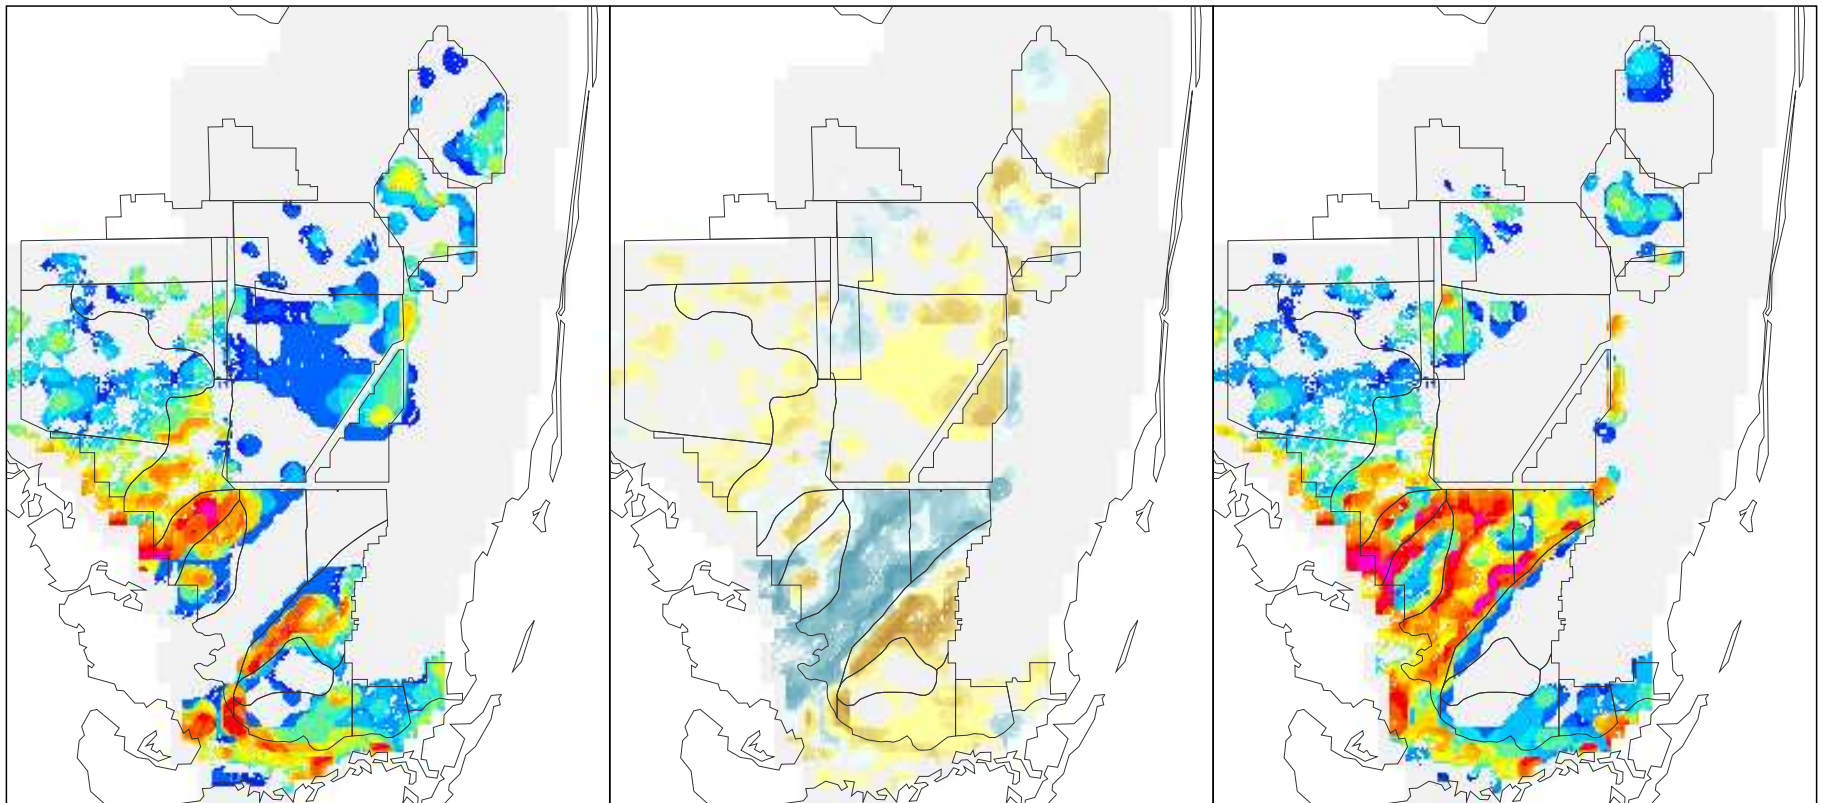

NSM Ver 4.6F

NSM Ver 4.6F – 2000B1 (2 mile)

2000B1 (2 mile)

Foraging Condition Index Value

Difference Legend

Short Legged Wading Bird Foraging Condition for the Year 1984