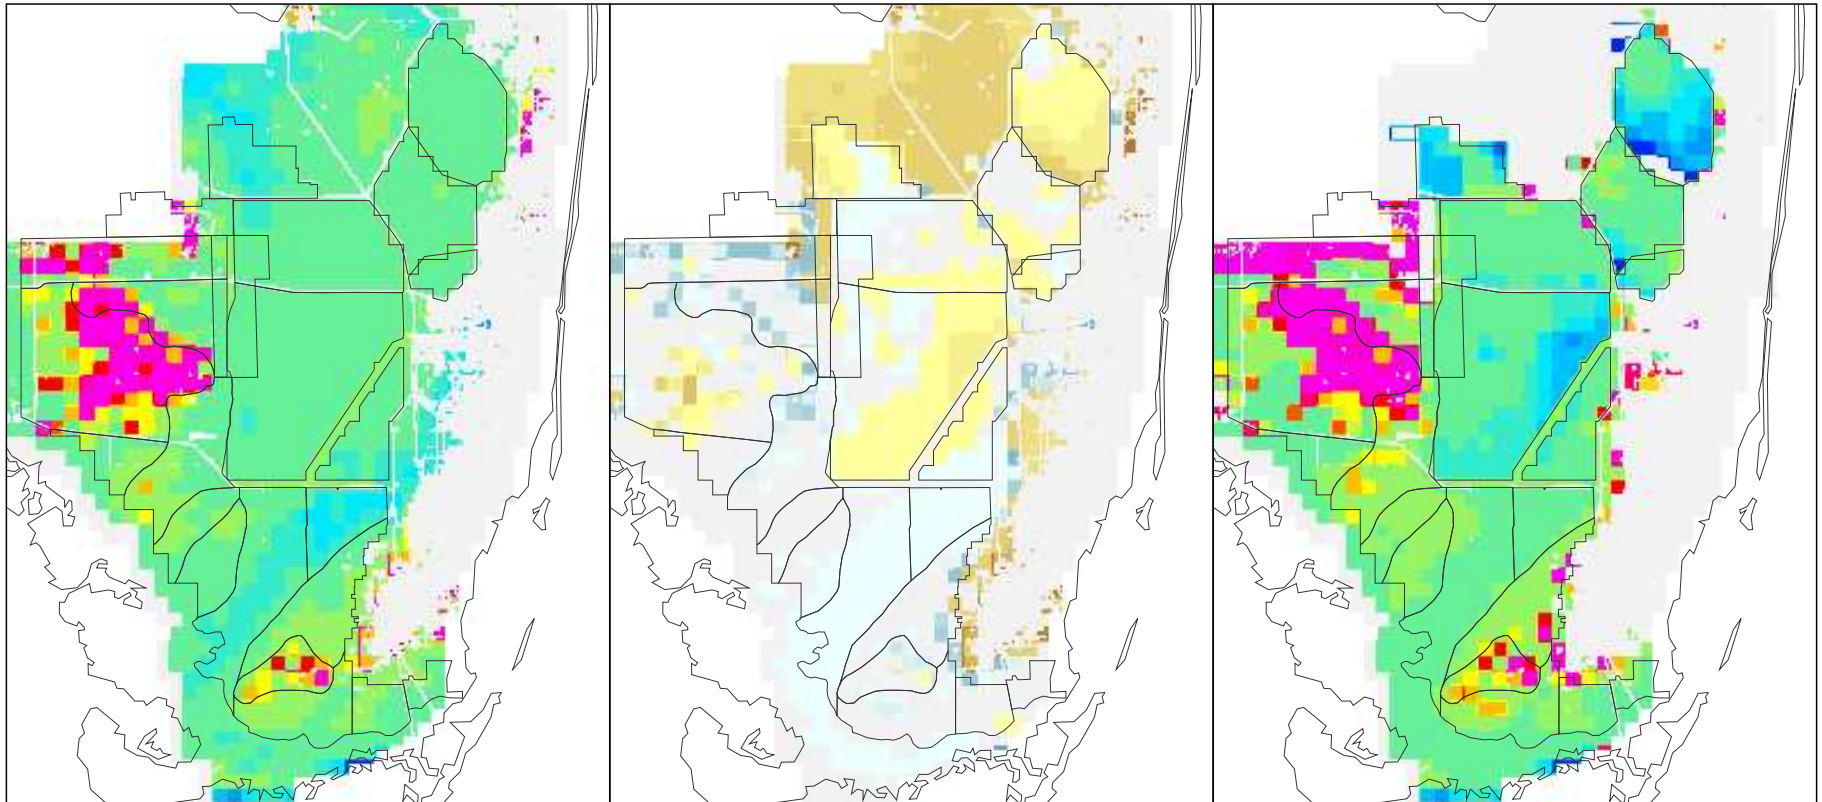

NSM Ver 4.6F

NSM Ver 4.6F – 2000B1 (2 mile)

2000B1 (2 mile)

Breeding Potential Index Value

Difference Legend

White-tailed Deer Breeding Potential for the Year 1989