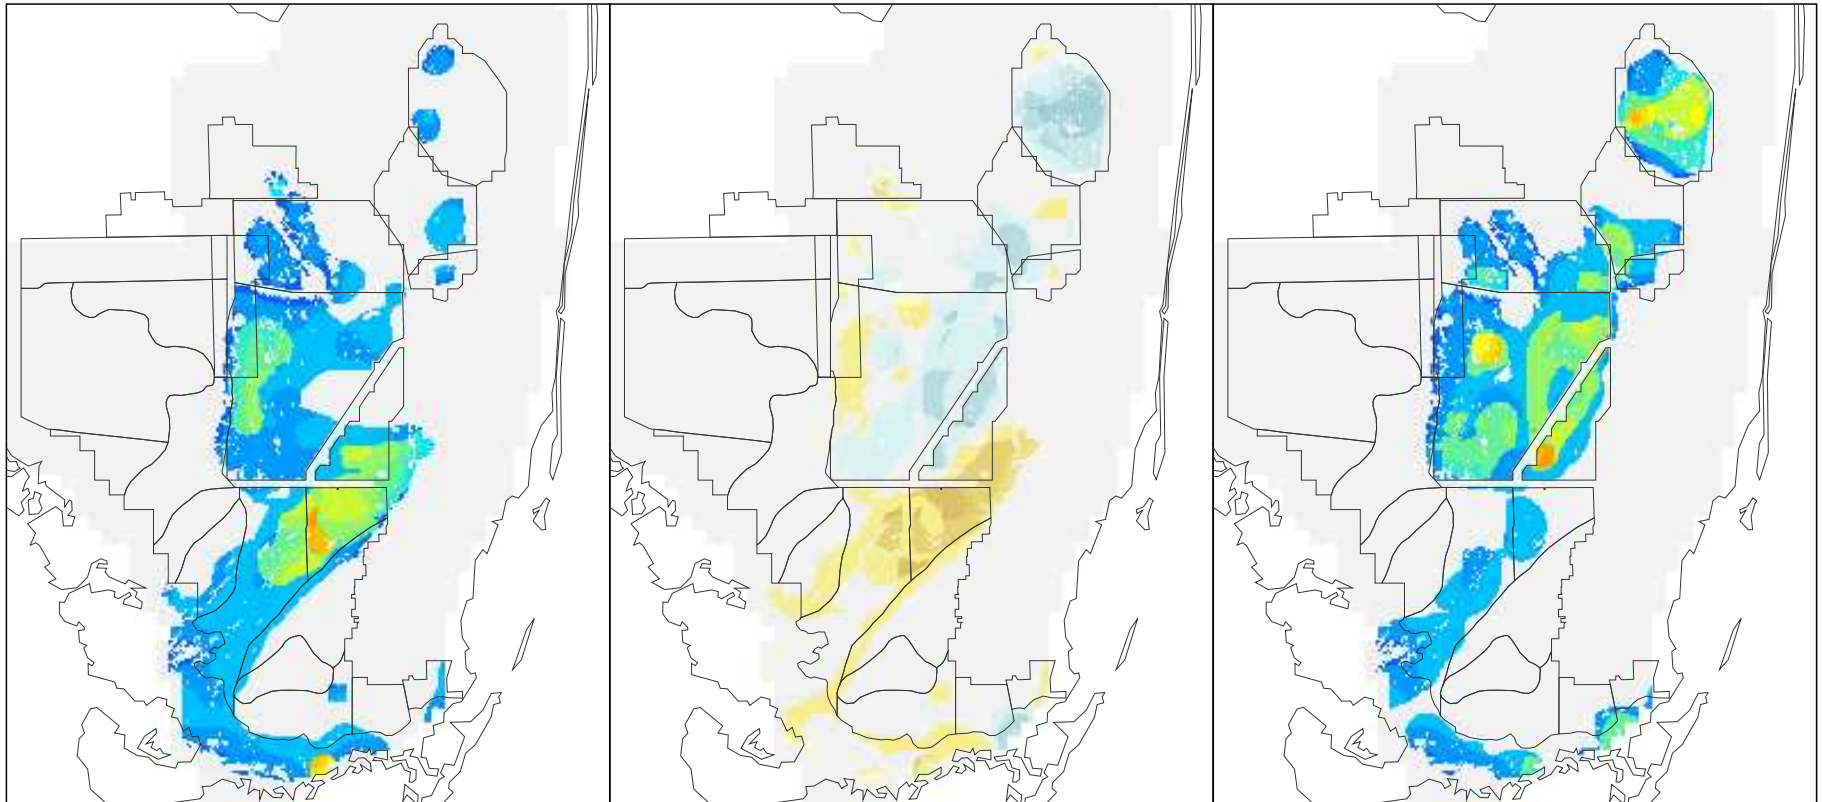

NSM Ver 4.6F

NSM Ver 4.6F – 2000B1 (2 mile)

2000B1 (2 mile)

Foraging Condition Index Value

Difference Legend

Long Legged Wading Bird Foraging Condition for the Year 1989