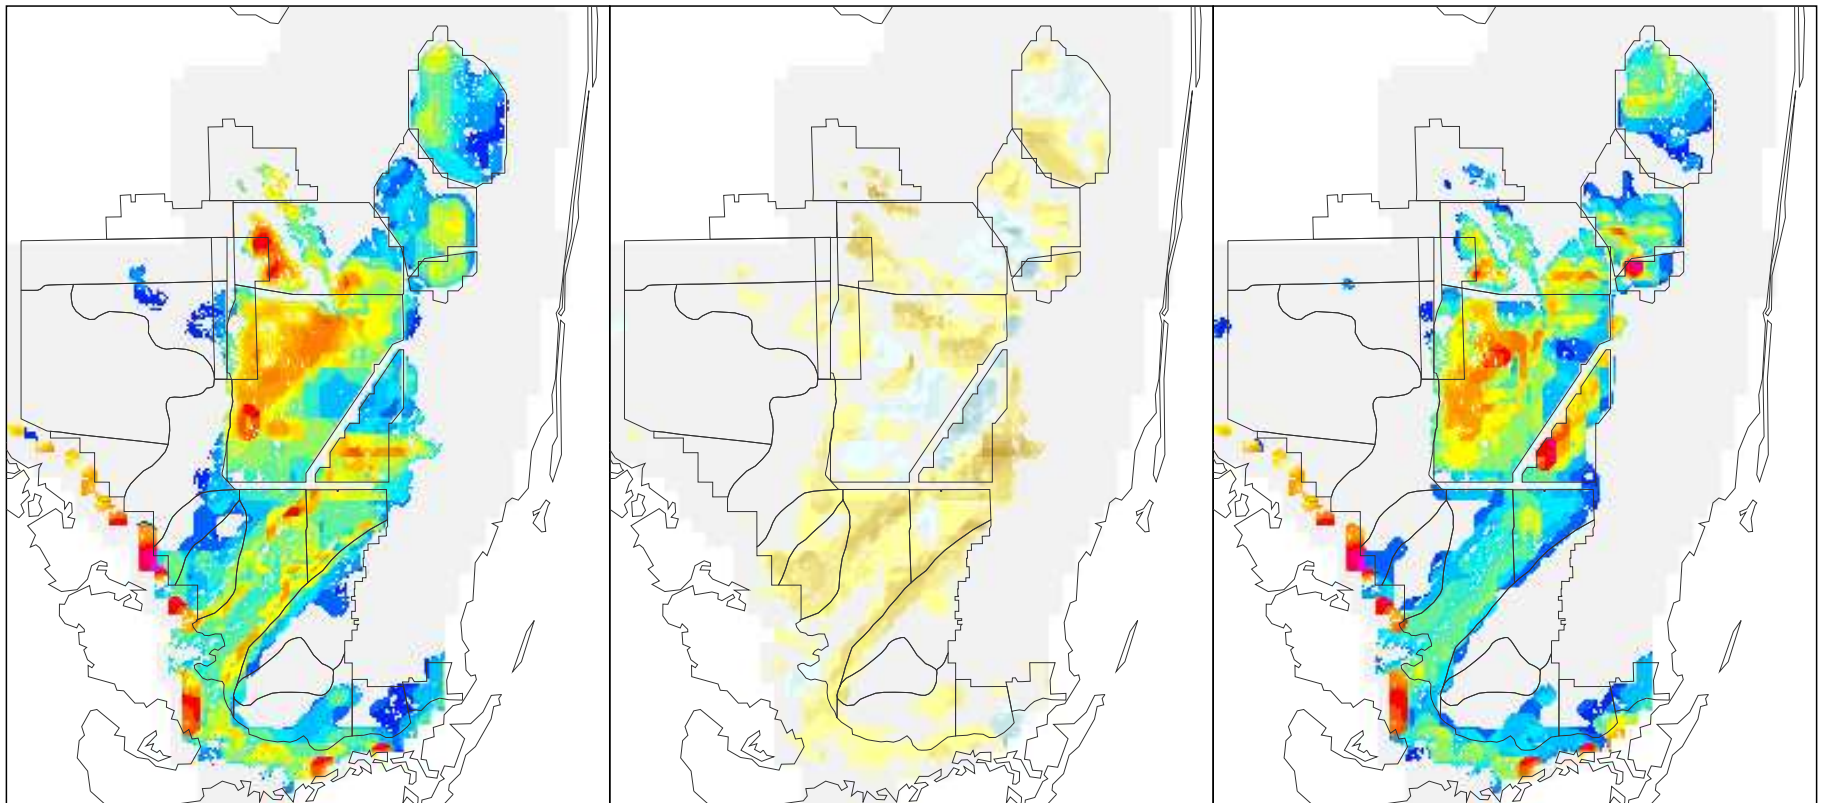

NSM Ver 4.6F

NSM Ver 4.6F – 2000B1 (2 mile)

2000B1 (2 mile)

Foraging Condition Index Value

Difference Legend

## Short Legged Wading Bird Foraging Condition for the Year 1989