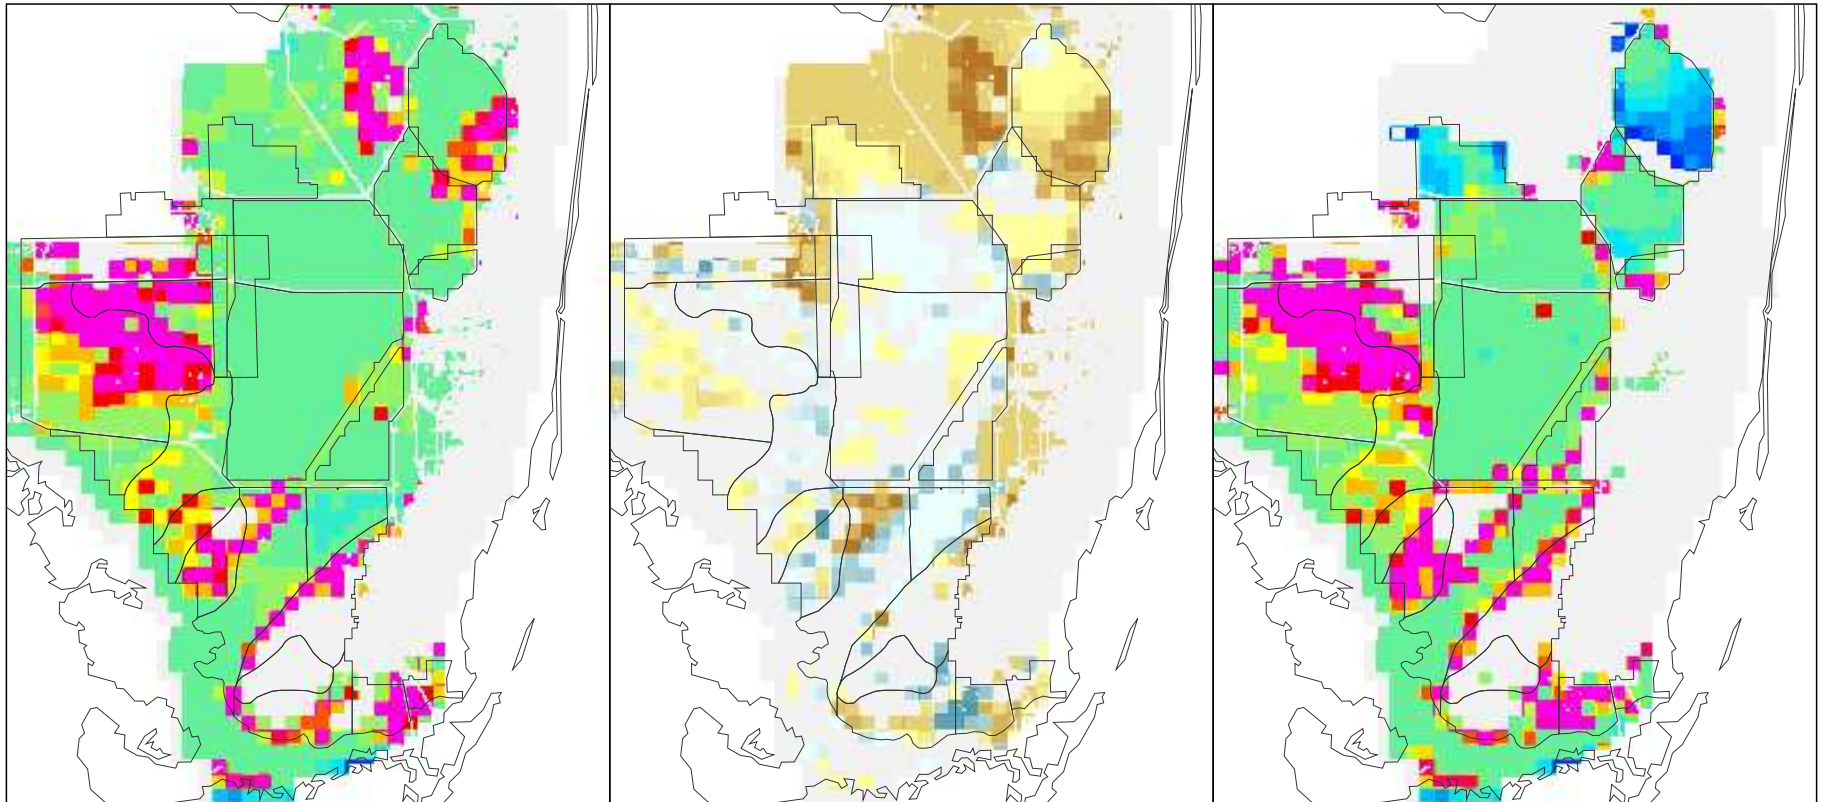

NSM Ver 4.6F

NSM Ver 4.6F – 2000B1 (2 mile)

2000B1 (2 mile)

Breeding Potential Index Value

Difference Legend

### White-tailed Deer Breeding Potential for the Year 1990