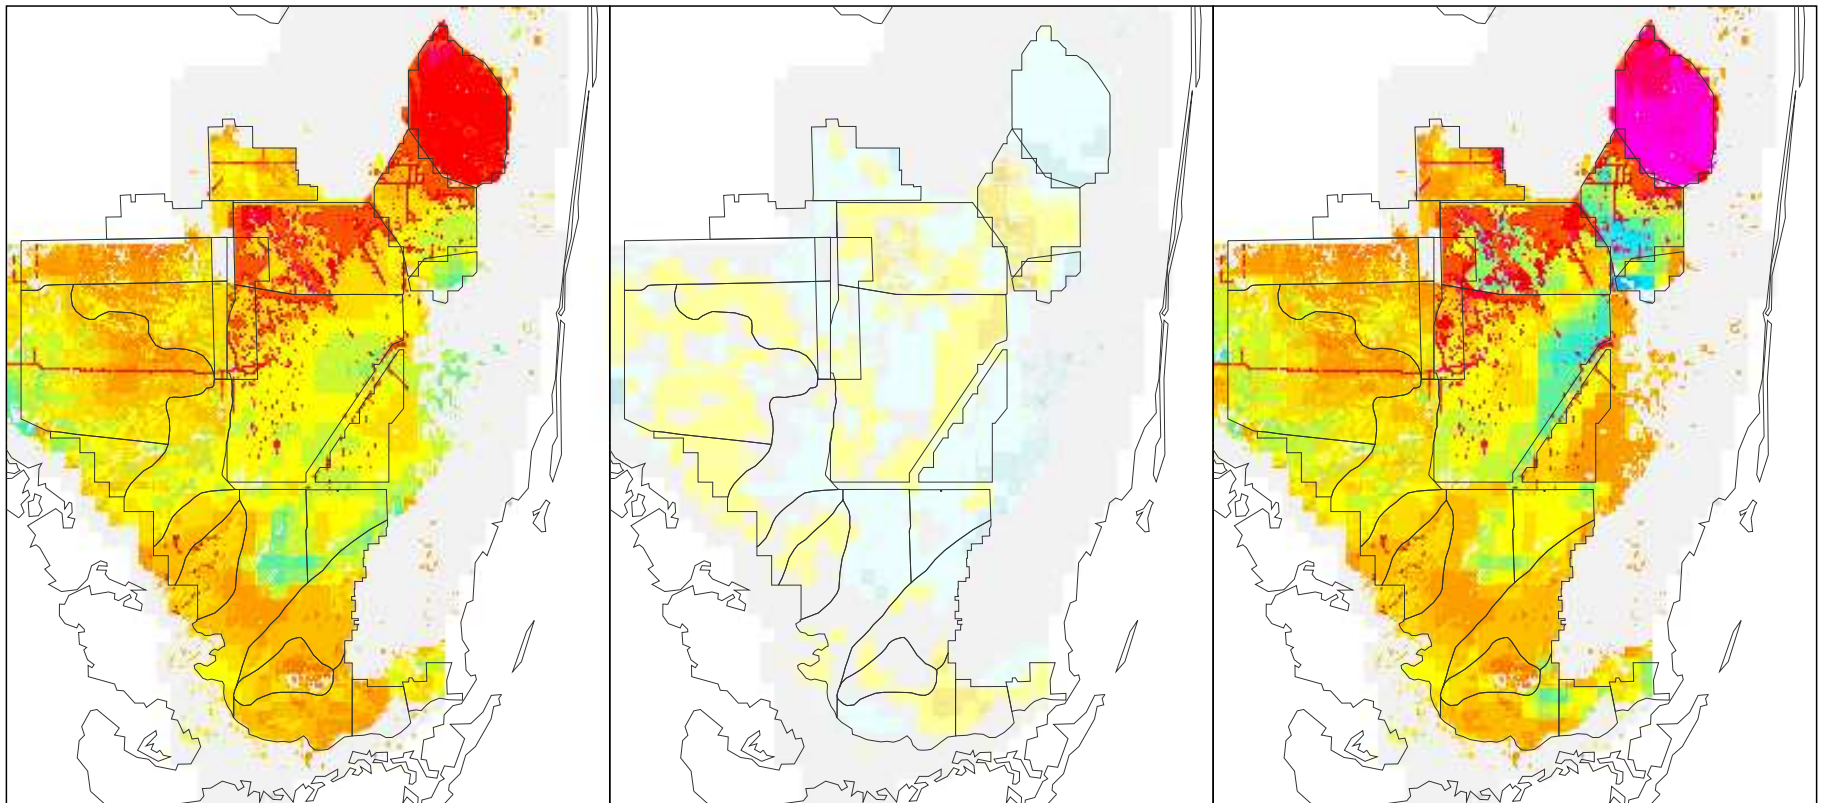

NSM Ver 4.6F

NSM Ver 4.6F – 2000B1 (2 mile)

2000B1 (2 mile)

Breeding Potential Index Value

Difference Legend

## Alligator Breeding Potential for the Year 1990