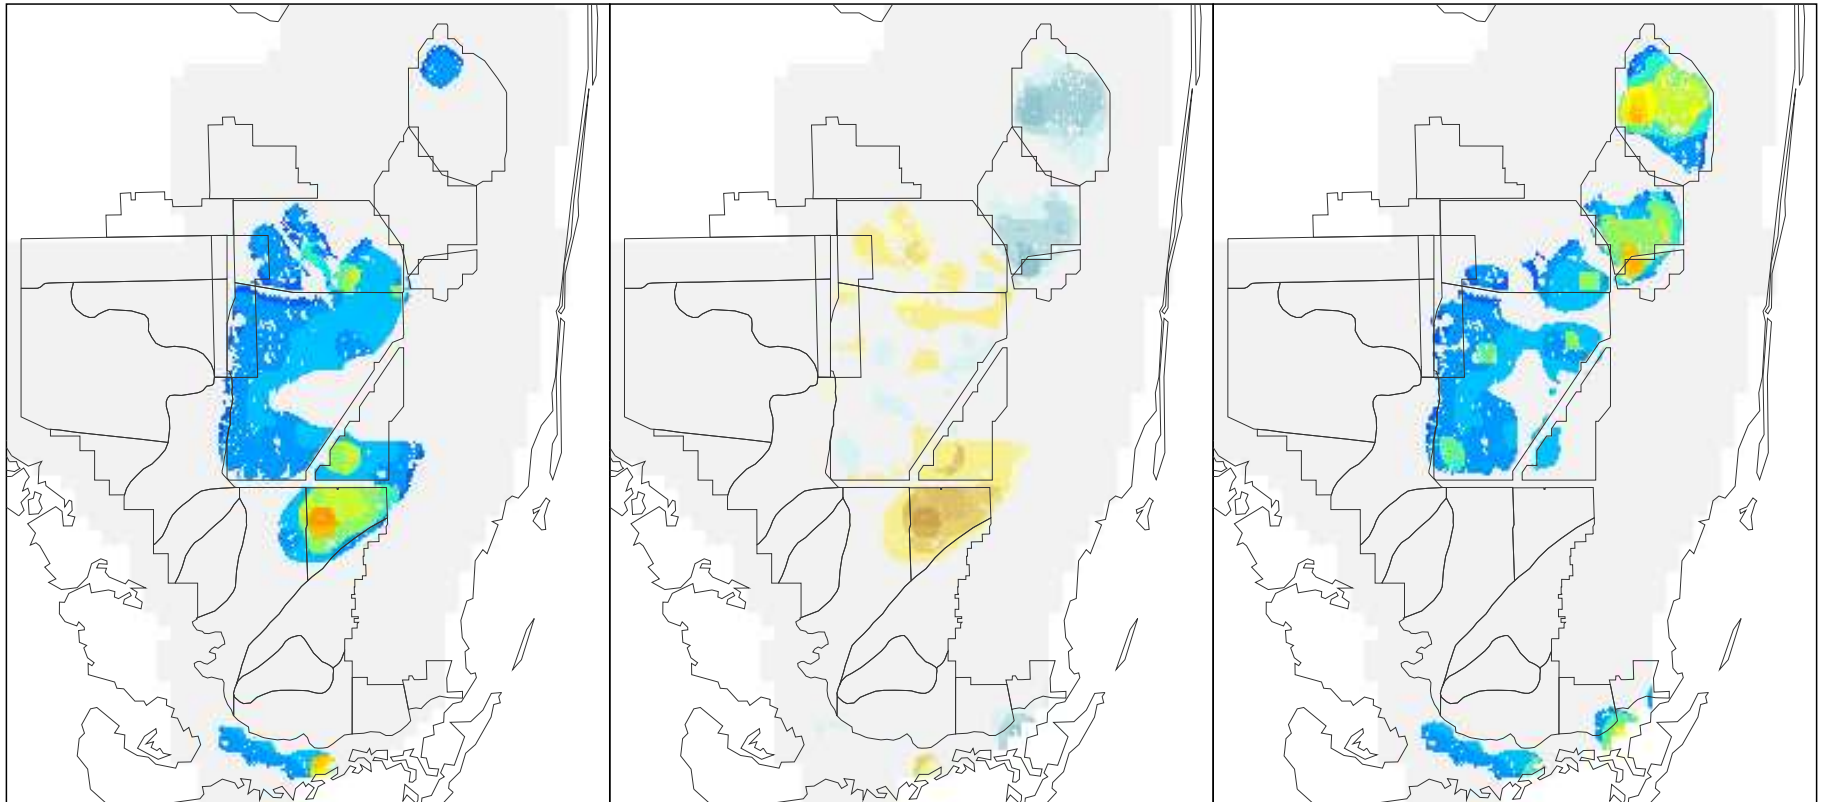

NSM Ver 4.6F

NSM Ver 4.6F – 2000B1 (2 mile)

2000B1 (2 mile)

Foraging Condition Index Value

Difference Legend

Long Legged Wading Bird Foraging Condition for the Year 1990