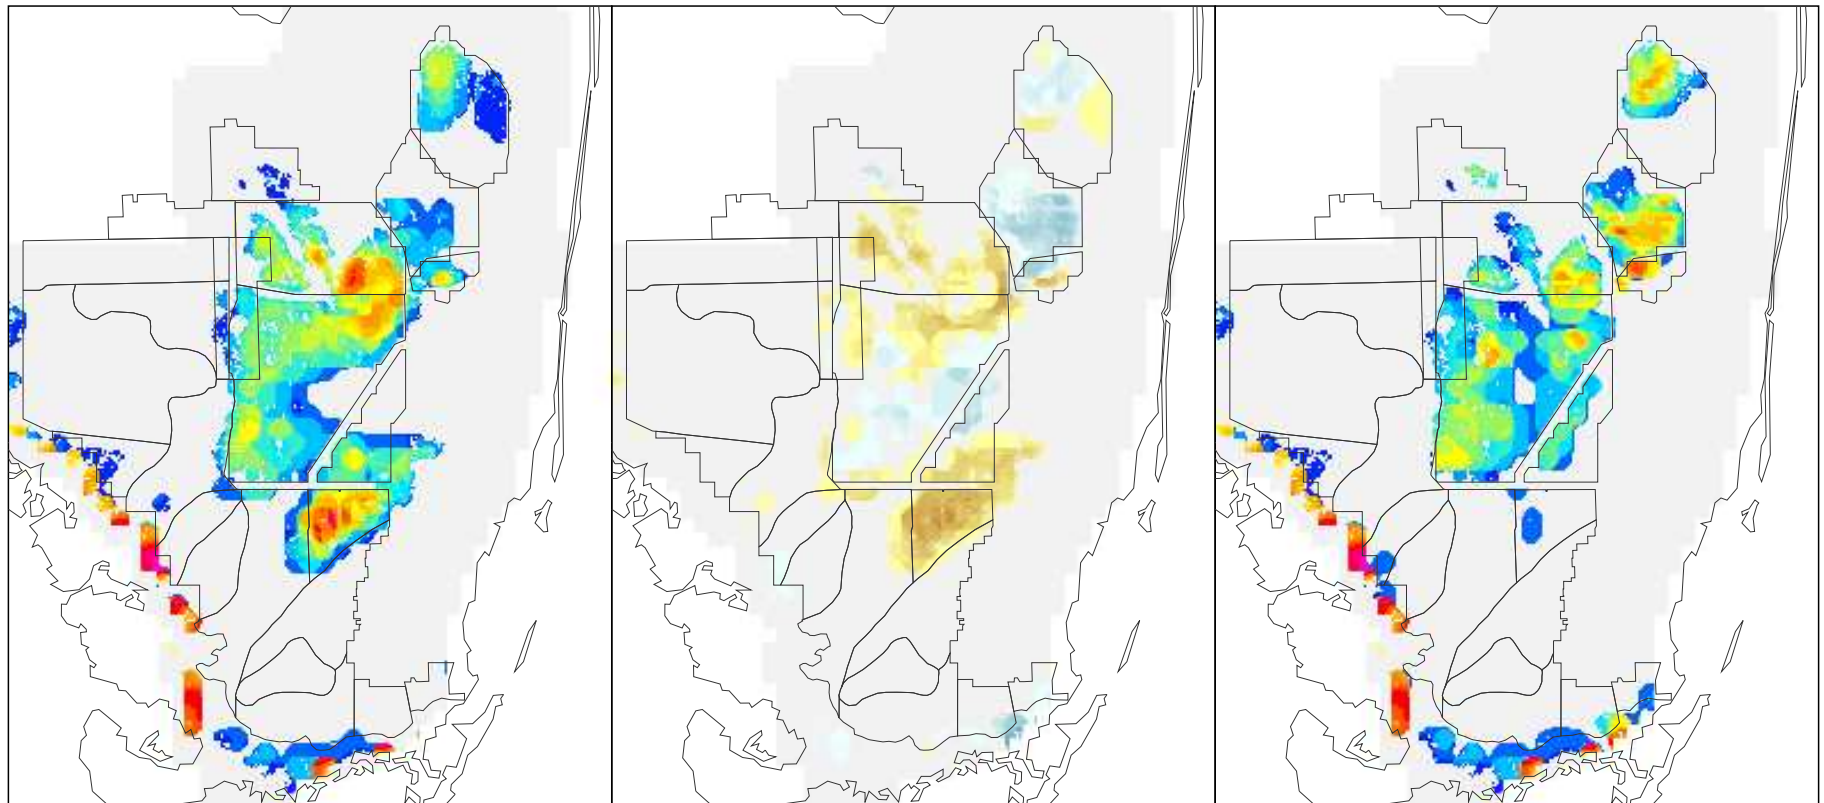

NSM Ver 4.6F

NSM Ver 4.6F – 2000B1 (2 mile)

2000B1 (2 mile)

Foraging Condition Index Value

Difference Legend

Short Legged Wading Bird Foraging Condition for the Year 1990