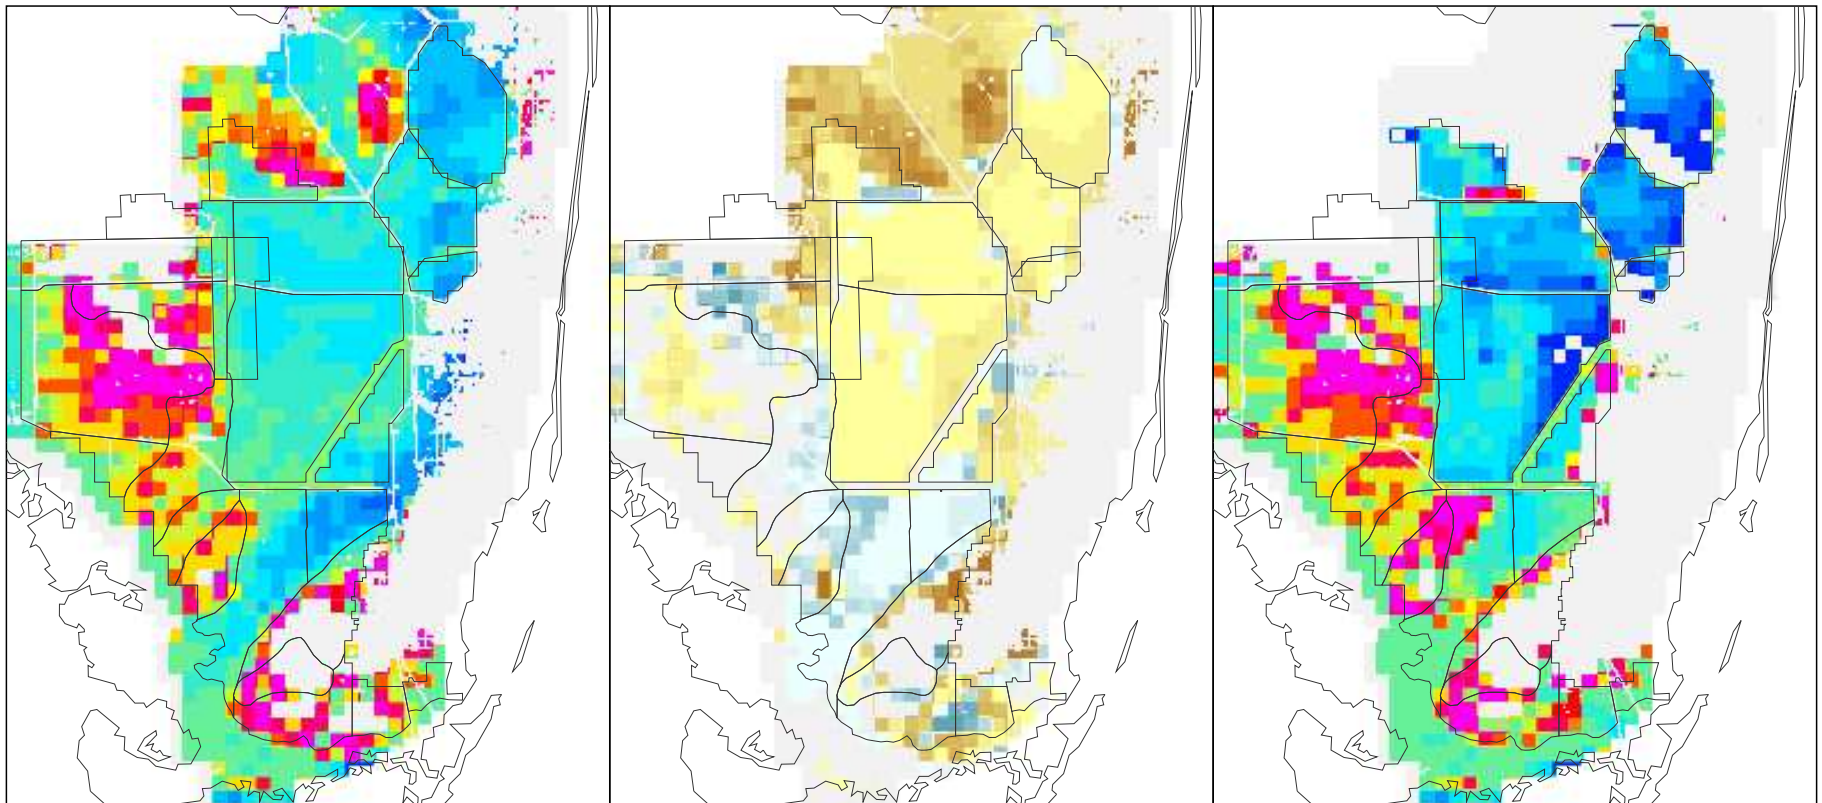

NSM Ver 4.6F

NSM Ver 4.6F – 2000B1 (2 mile)

2000B1 (2 mile)

Breeding Potential Index Value

Difference Legend

White-tailed Deer Breeding Potential for the Year 1991