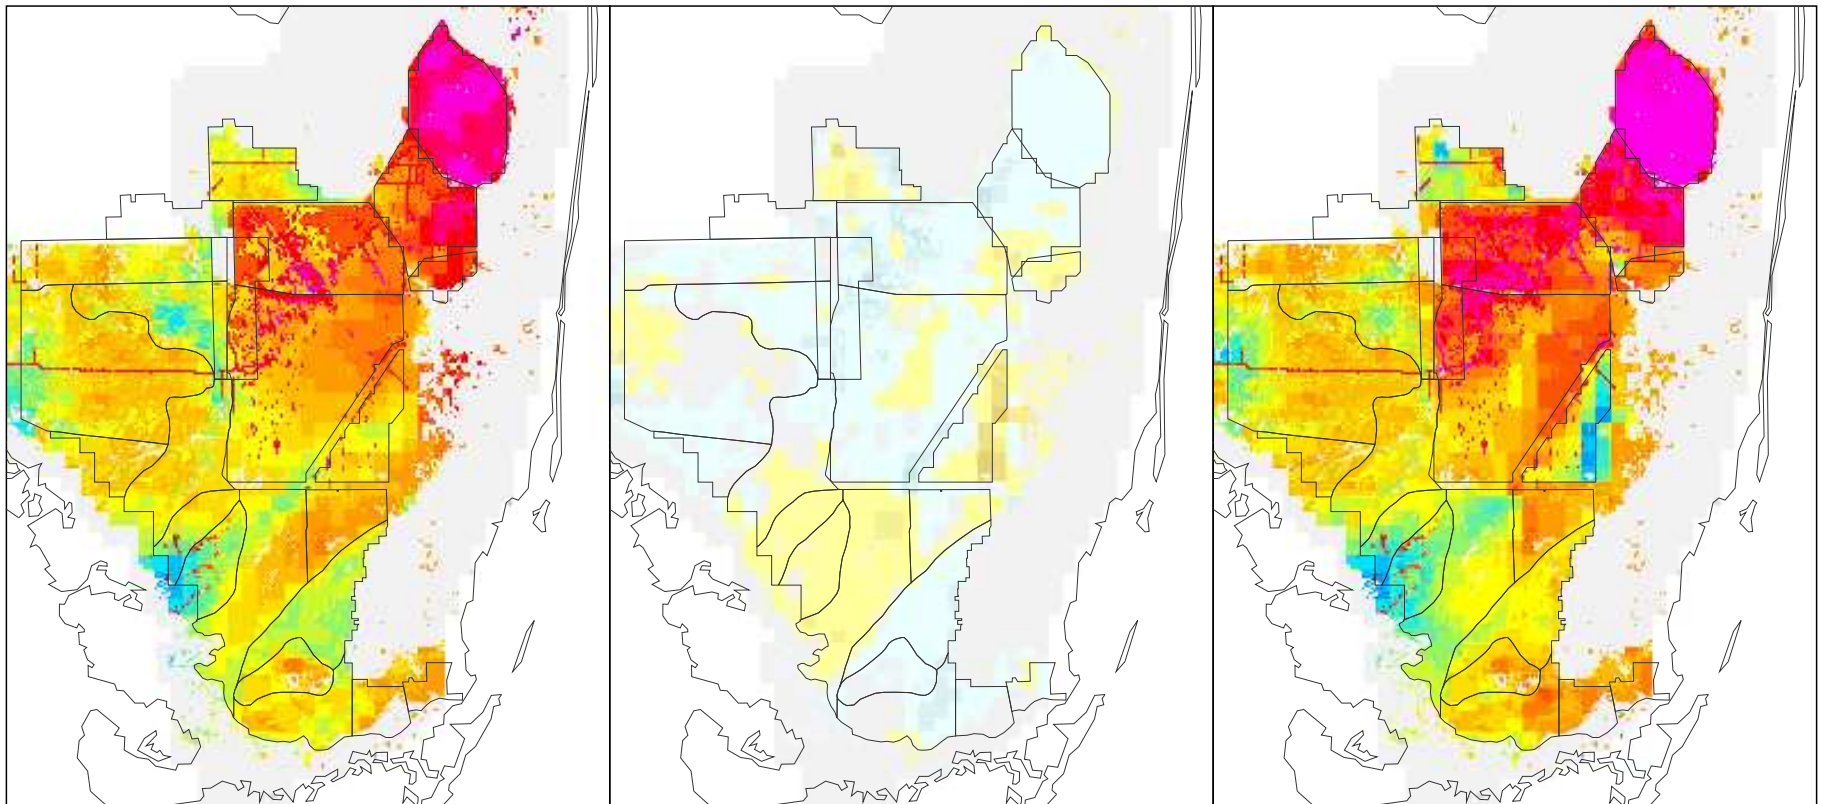

NSM Ver 4.6F

NSM Ver 4.6F – 2000B1 (2 mile)

2000B1 (2 mile)

Breeding Potential Index Value

Difference Legend

Alligator Breeding Potential for the Year 1991