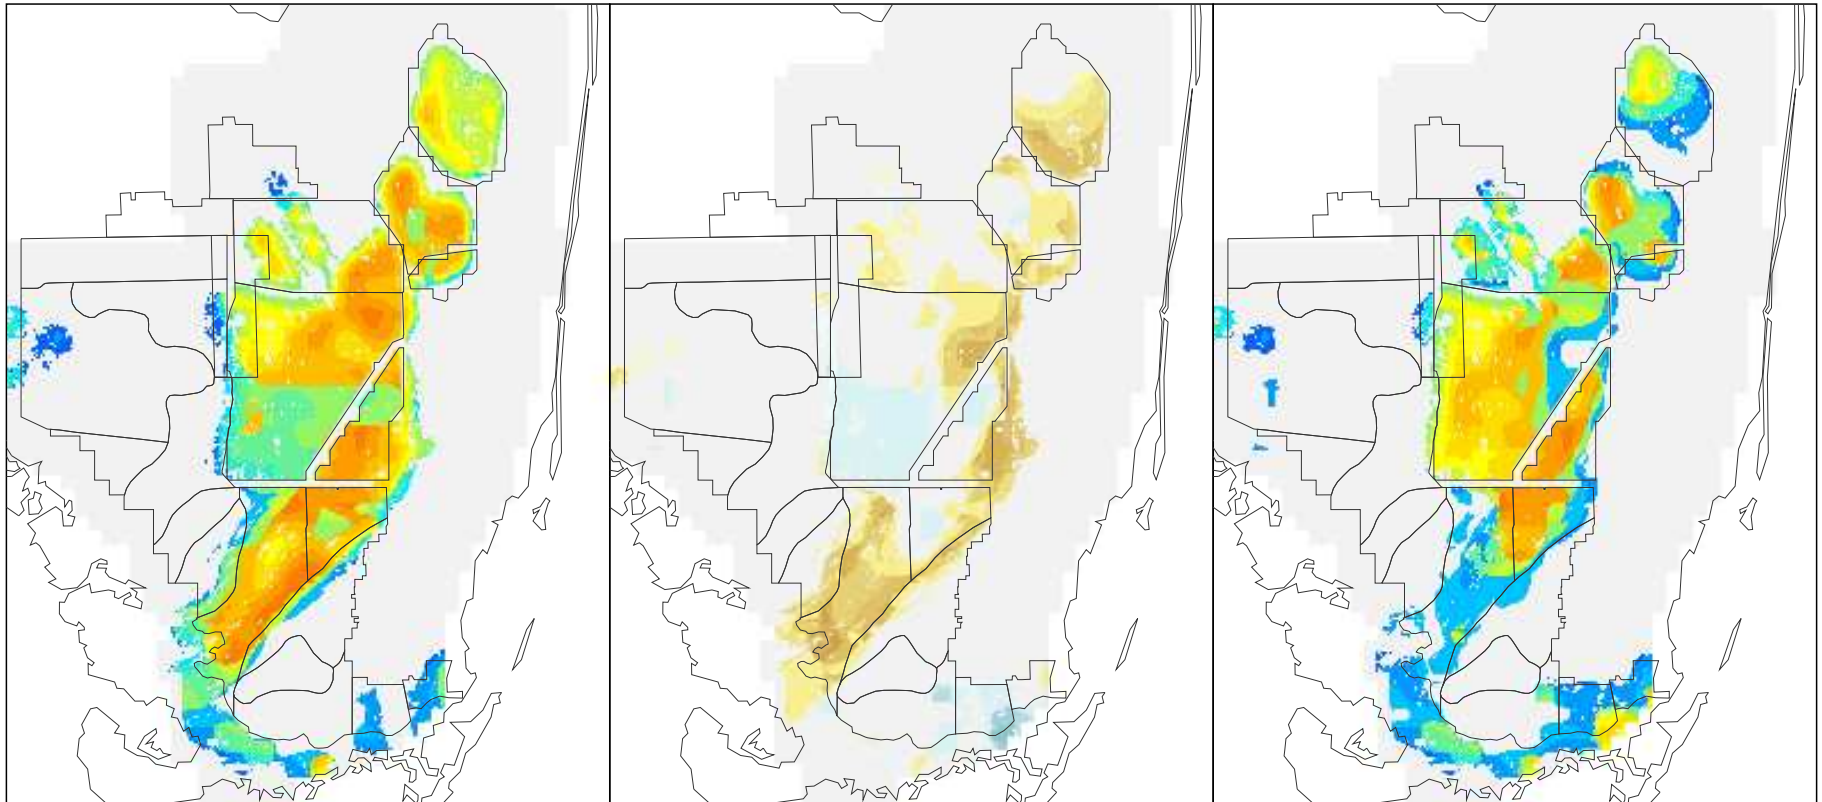

NSM Ver 4.6F

NSM Ver 4.6F – 2000B1 (2 mile)

2000B1 (2 mile)

Foraging Condition Index Value

Difference Legend

## Long Legged Wading Bird Foraging Condition for the Year 1991