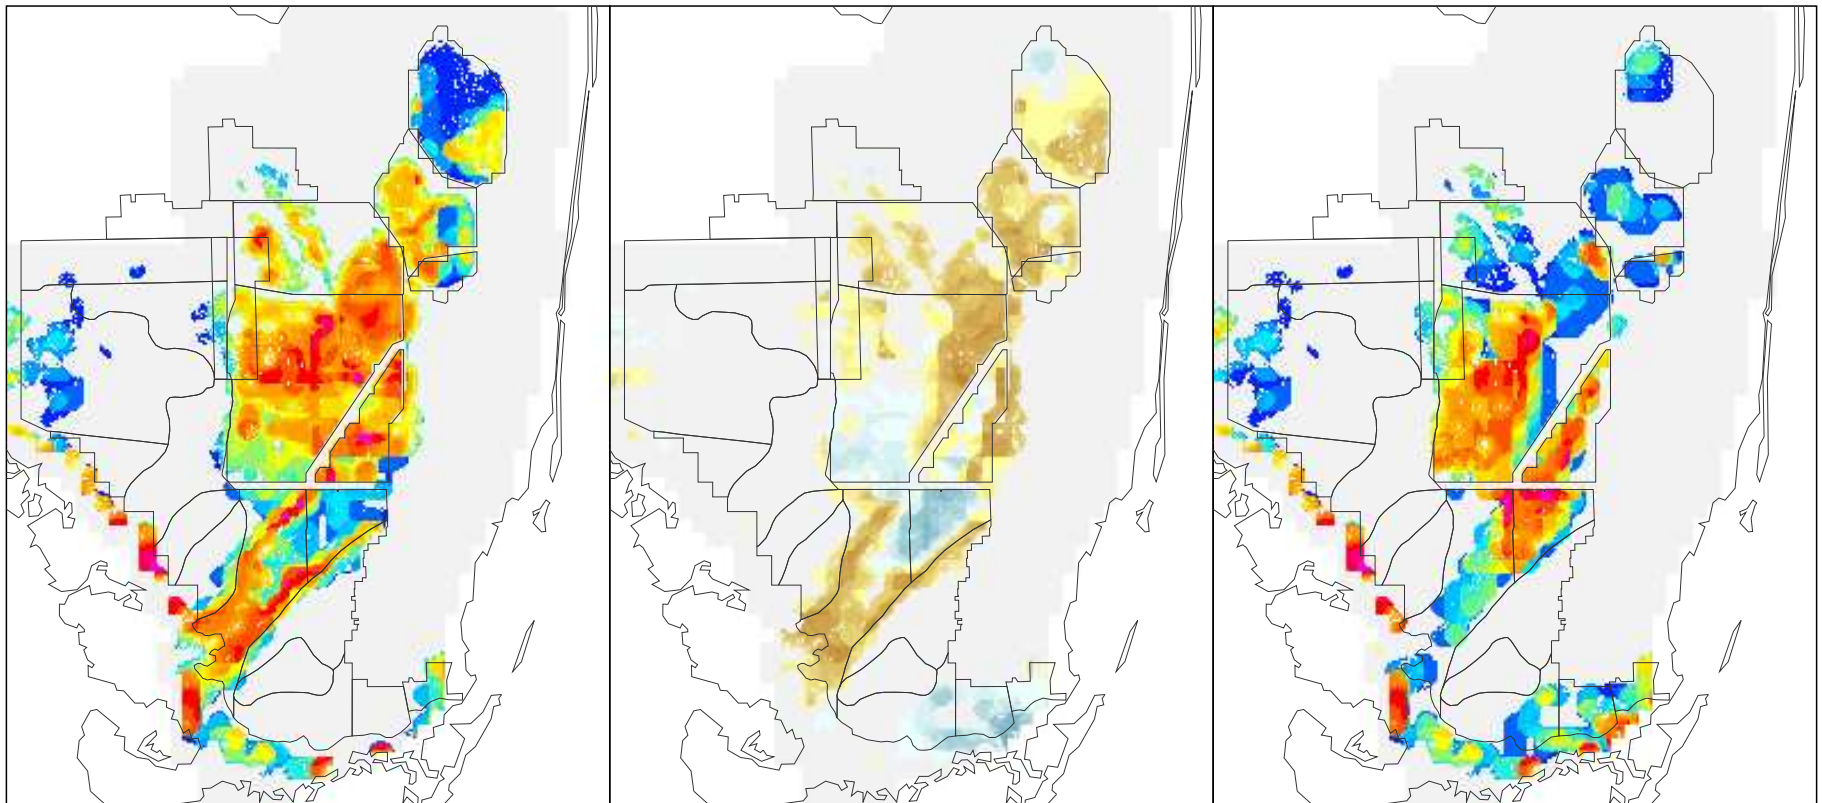

NSM Ver 4.6F

NSM Ver 4.6F – 2000B1 (2 mile)

2000B1 (2 mile)

Foraging Condition Index Value

Difference Legend

Short Legged Wading Bird Foraging Condition for the Year 1991