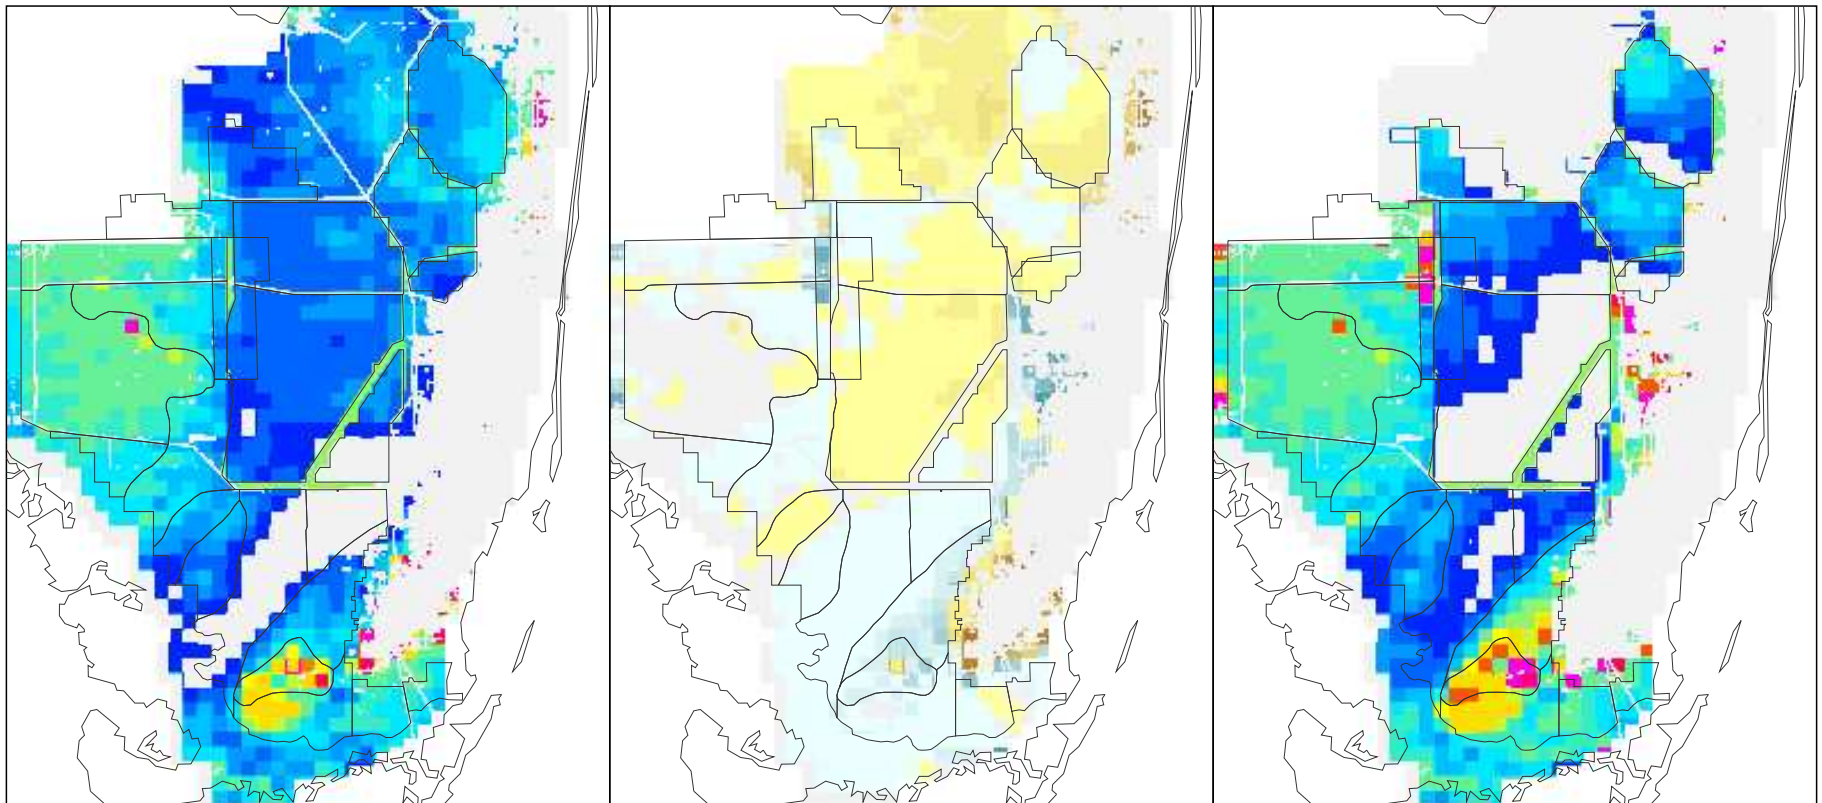

NSM Ver 4.6F

NSM Ver 4.6F – 2000B1 (2 mile)

2000B1 (2 mile)

Breeding Potential Index Value

Difference Legend

White-tailed Deer Breeding Potential for the Year 1995