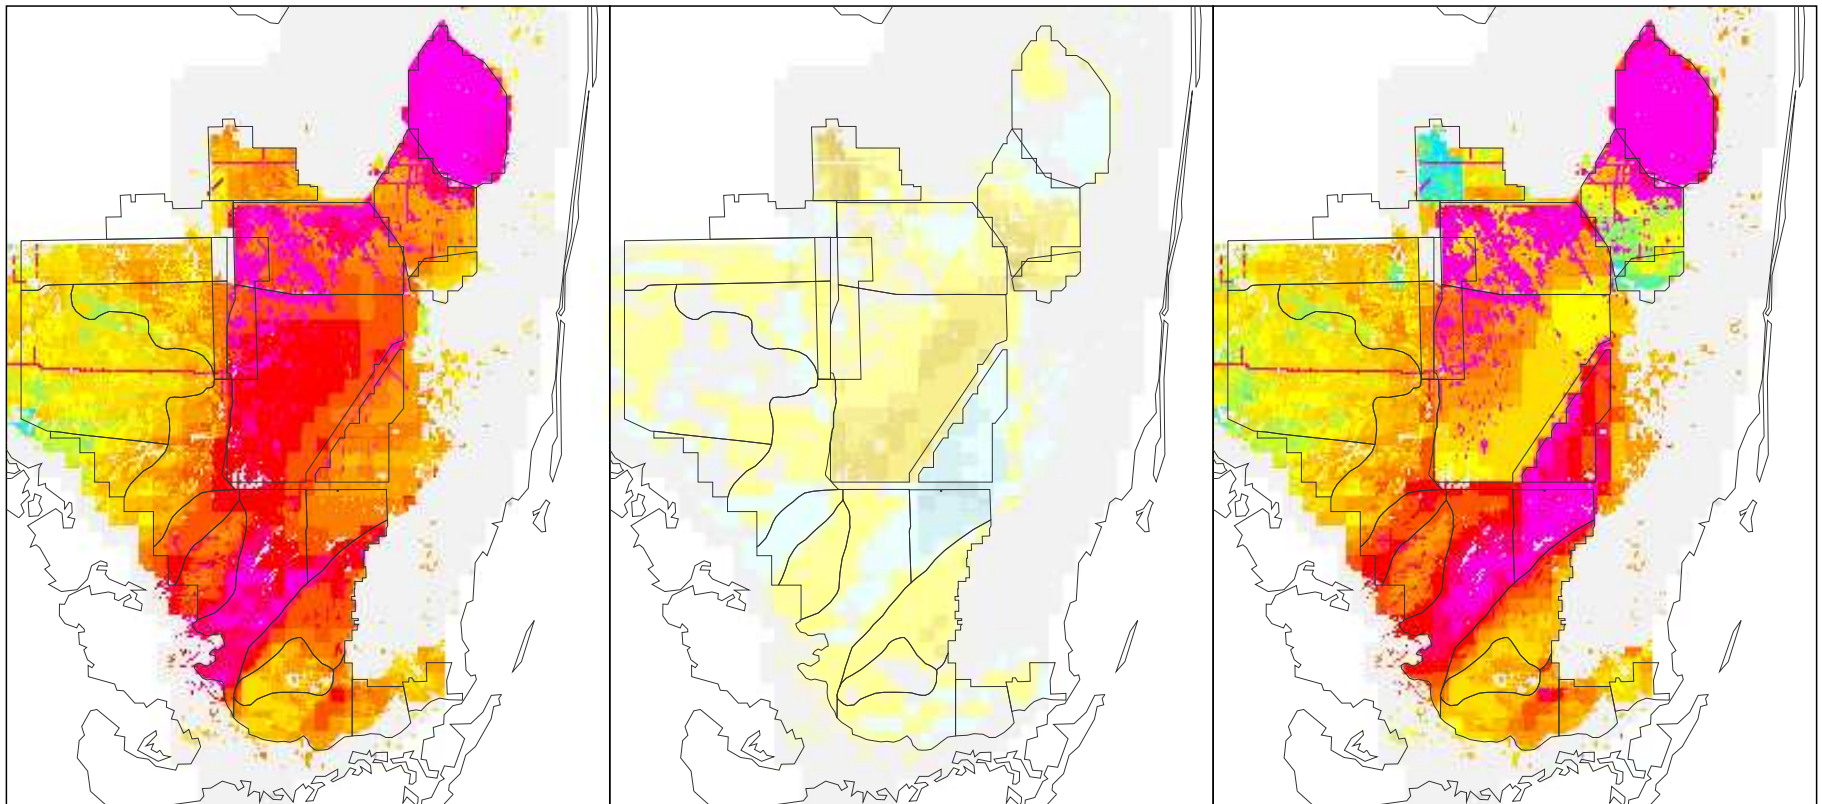

NSM Ver 4.6F

NSM Ver 4.6F – 2000B1 (2 mile)

2000B1 (2 mile)

Breeding Potential Index Value

Difference Legend

## Alligator Breeding Potential for the Year 1995