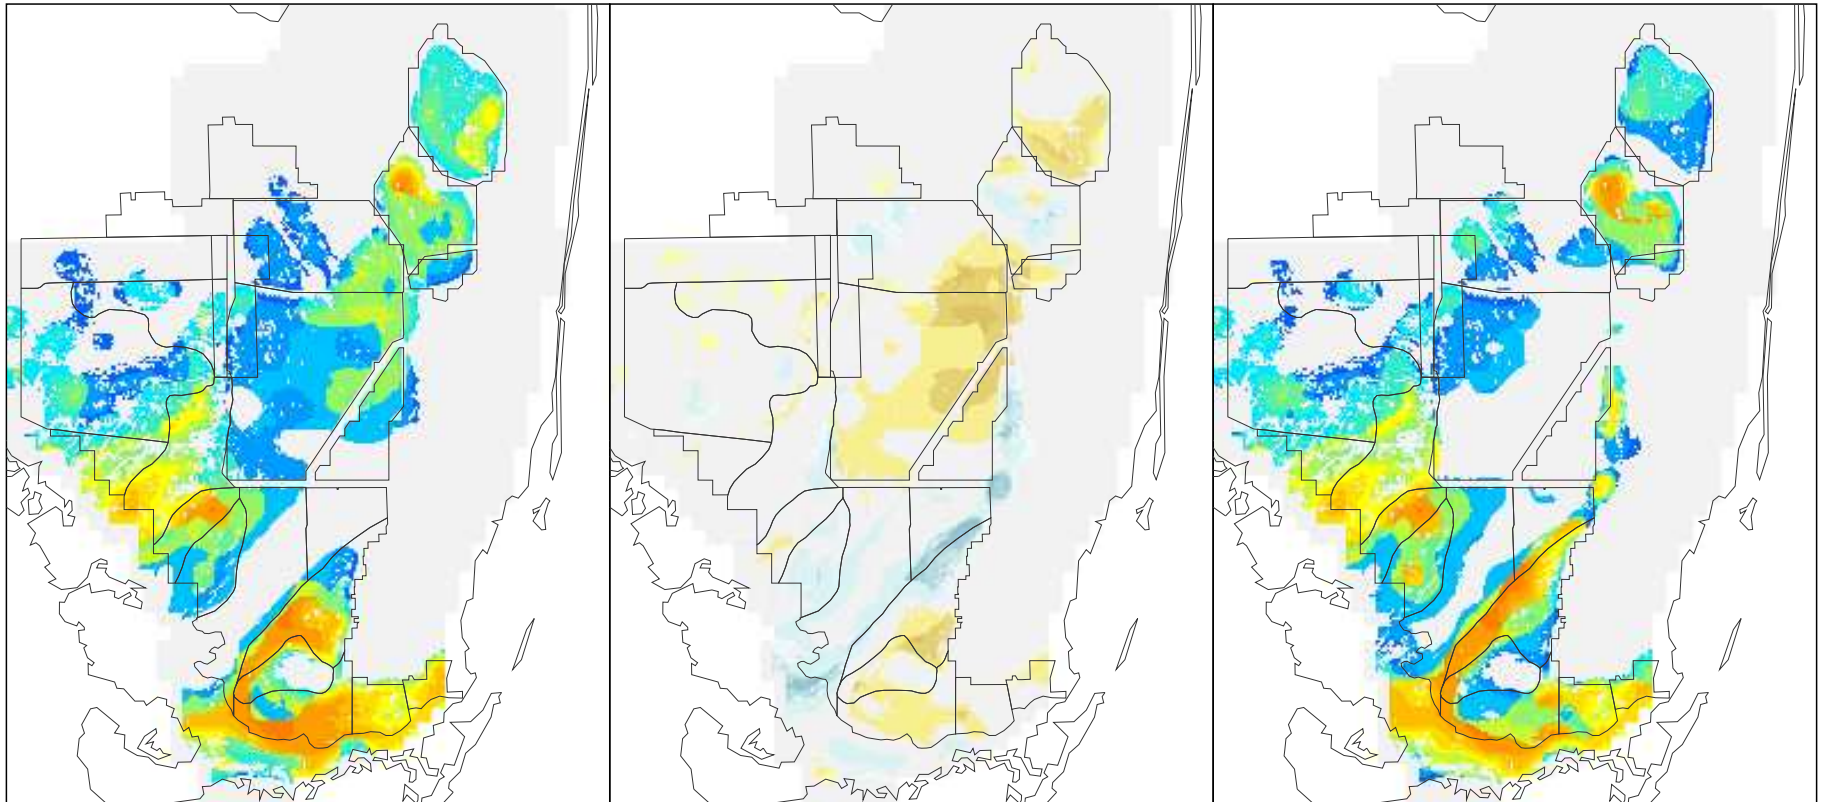

NSM Ver 4.6F

NSM Ver 4.6F – 2000B1 (2 mile)

2000B1 (2 mile)

Foraging Condition Index Value

Difference Legend

Long Legged Wading Bird Foraging Condition for the Year 1995