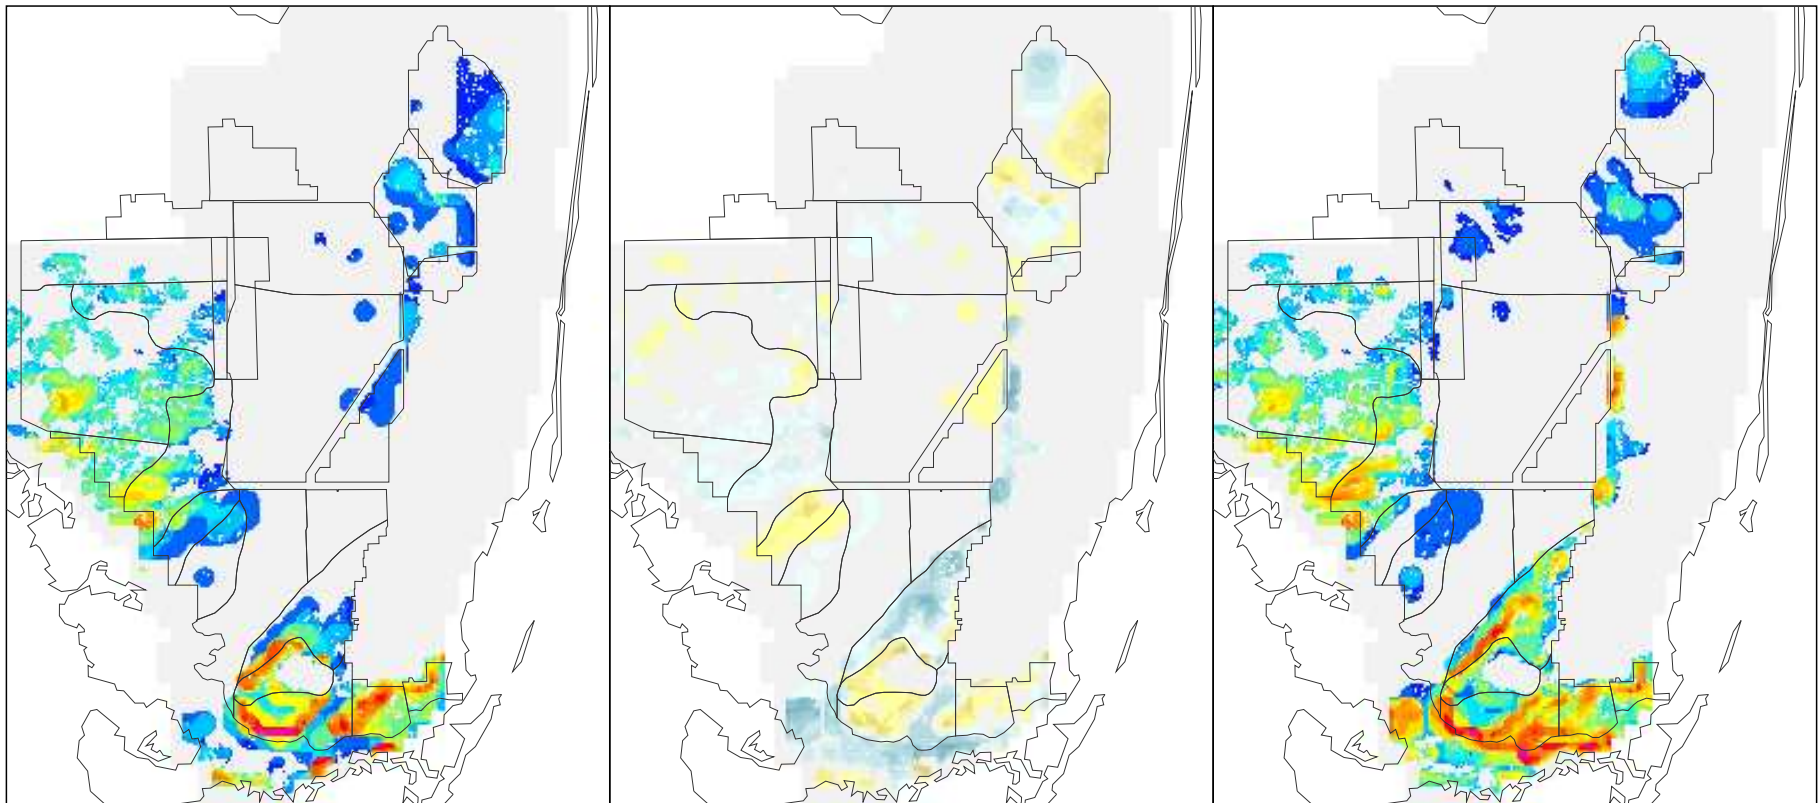

NSM Ver 4.6F

NSM Ver 4.6F – 2000B1 (2 mile)

2000B1 (2 mile)

Foraging Condition Index Value

Difference Legend

## Short Legged Wading Bird Foraging Condition for the Year 1995