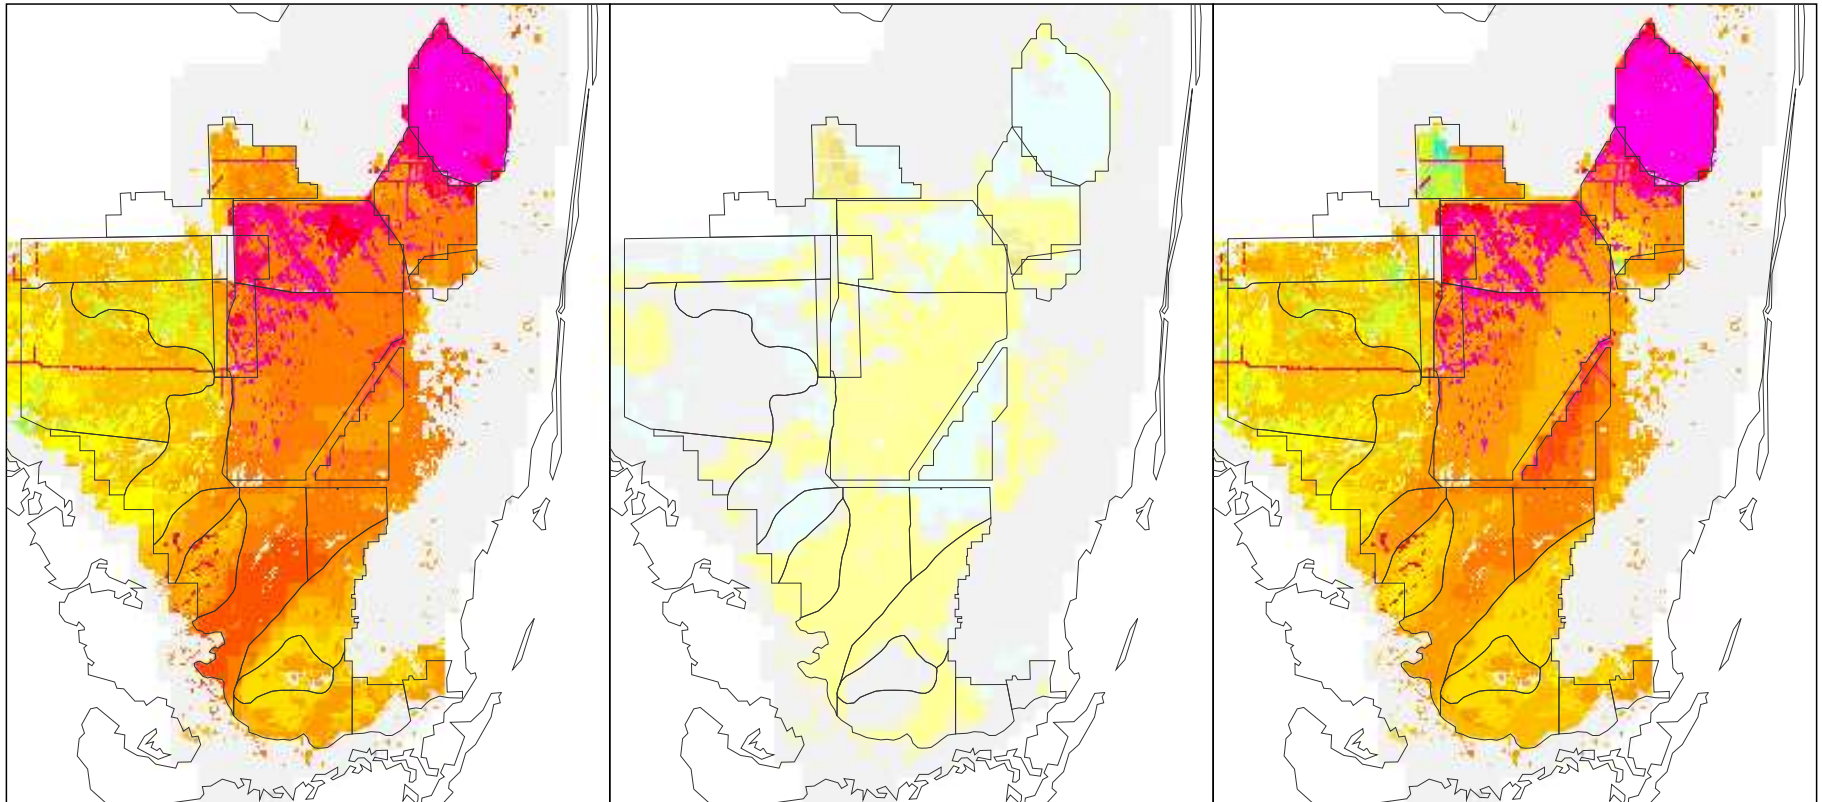

NSM Ver 4.6F

NSM Ver 4.6F – 2000B1 (2 mile)

2000B1 (2 mile)

Breeding Potential Index Value

Difference Legend

Alligator Breeding Potential Average