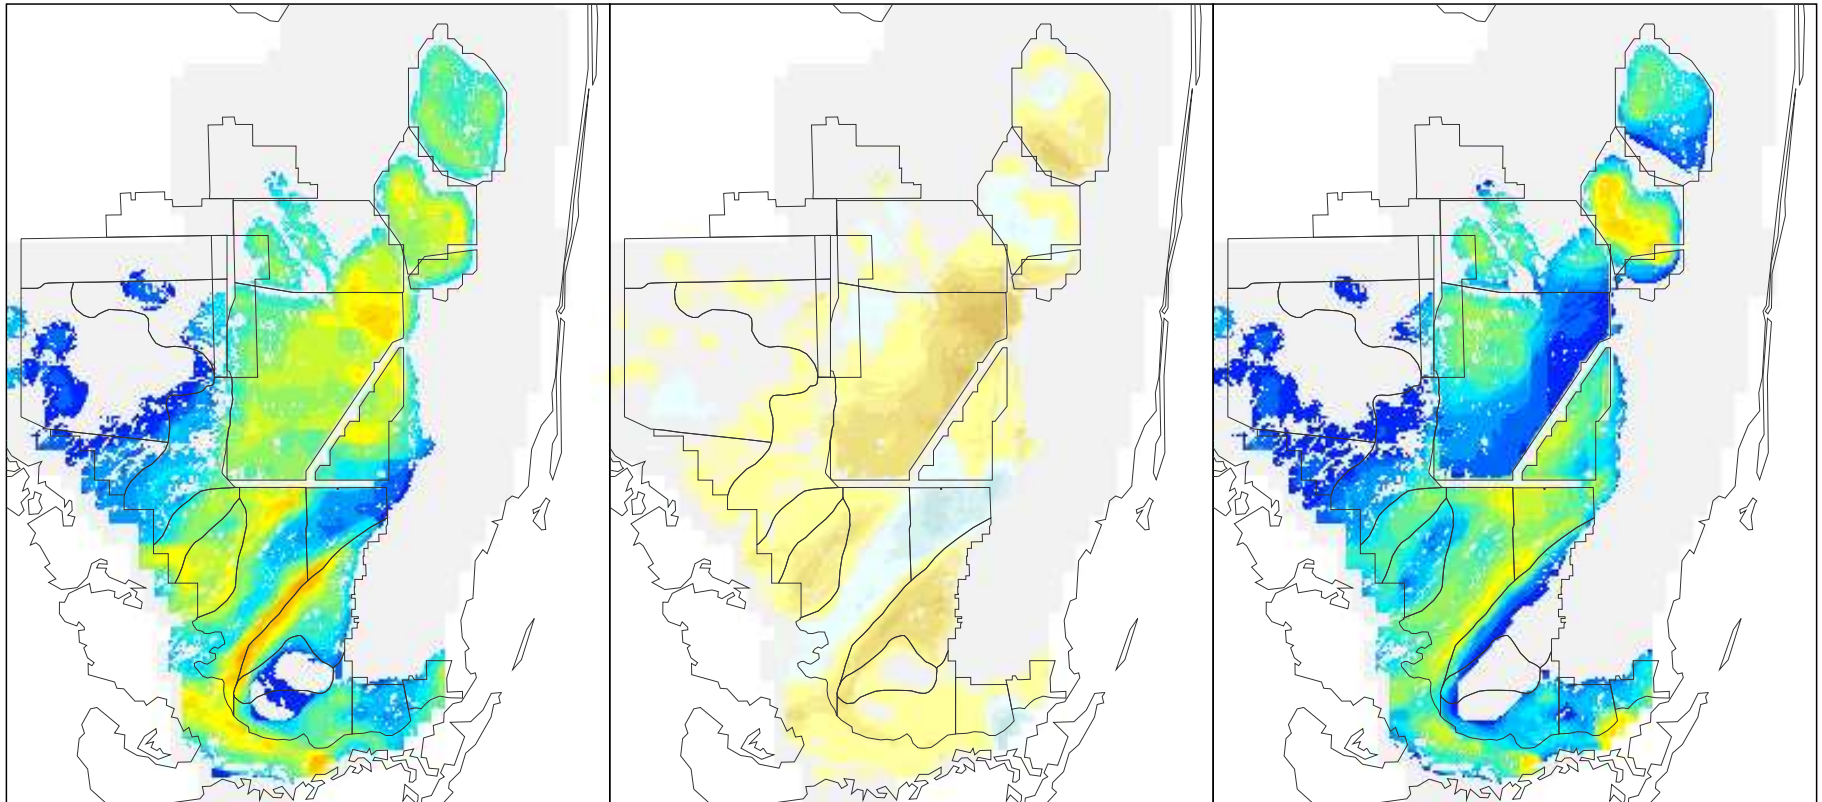

NSM Ver 4.6F

NSM Ver 4.6F – 2000B1 (2 mile)

2000B1 (2 mile)

Foraging Condition Index Value

Difference Legend

Long Legged Wading Bird Foraging Condition Average