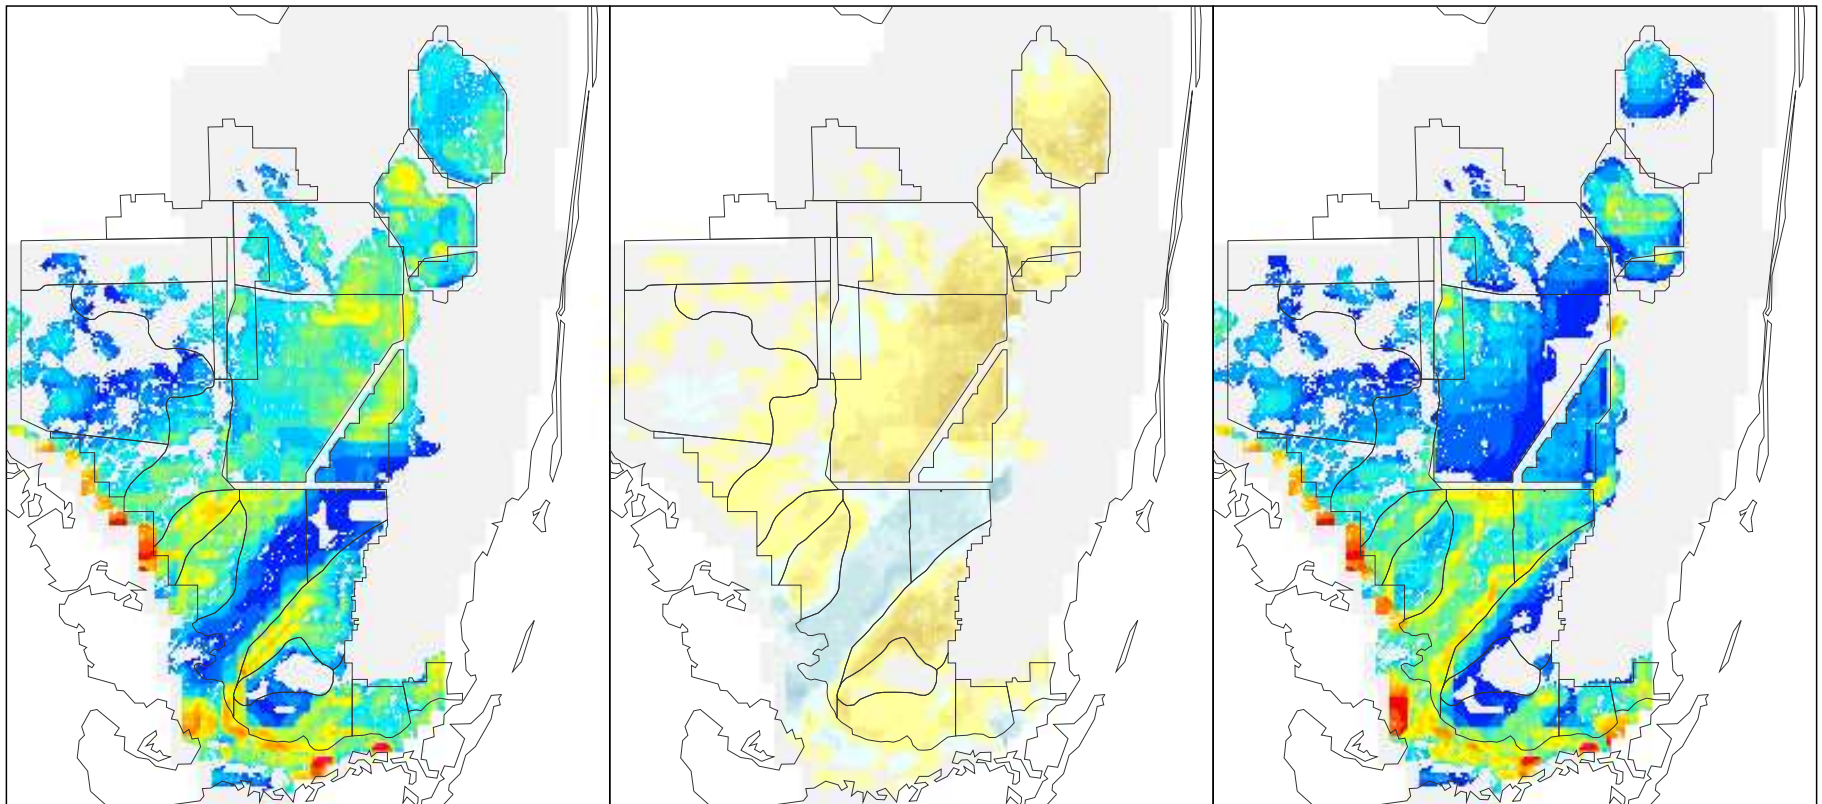

NSM Ver 4.6F

NSM Ver 4.6F – 2000B1 (2 mile)

2000B1 (2 mile)

Foraging Condition Index Value

Difference Legend

Short Legged Wading Bird Foraging Condition Average